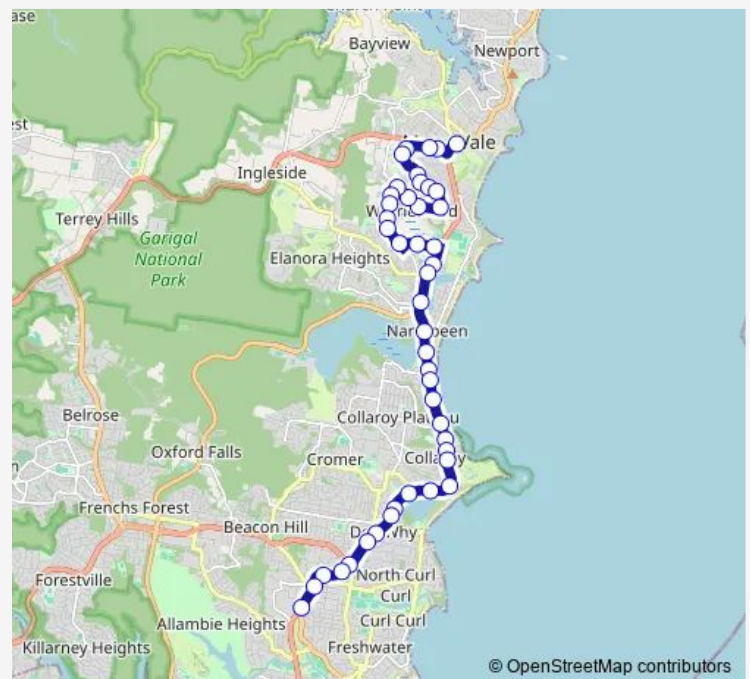

### Route schedule

Barrenjoey Rd Opp Village Park — Warringah Mall, Pittwater Rd, Stand B

Monday	06:16-00:46 <sup>+1</sup>
Tuesday	06:16-00:46 <sup>+1</sup>
Wednesday	08:45-00:46 <sup>+1</sup>
Thursday	08:45-00:46 <sup>+1</sup>
Friday	08:45-00:46 <sup>+1</sup>
Saturday	06:16-23:51
Sunday	06:16-23:51

### Route info

Direction: Barrenjoey Rd Opp Village Park

Stops: 44

Trip Duration: 0 hour 44 min

Pittwater Rd Opp Namona St

Lakeside Park, Pittwater Rd

Pittwater Rd Opp Gondola Rd

Narrabeen Shops, Pittwater Rd

## Route info

Direction: Vineyard St Opp Brinawa St

Stops: 20

Trip Duration: 0 hour 15 min

## Route info

Direction: Warringah Mall, Pittwater Rd, Stand D

Stops: 44

Trip Duration: 0 hour 37 min

Pittwater Rd At Namona St

Jacksons Rd Opp Nelson Heather Senior Citizens Centre

Jacksons Rd Opp Warriewood Square