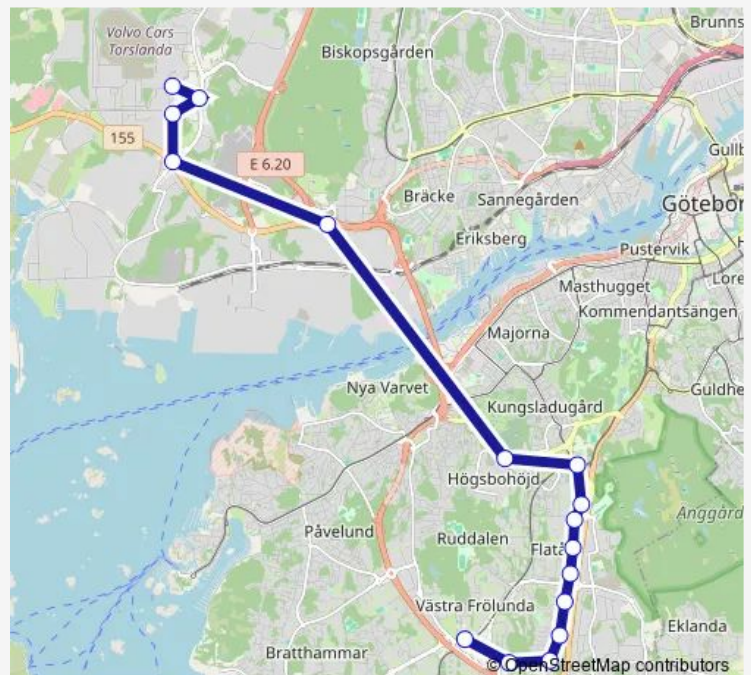

Volvo Torslanda Ta — Frölunda torg

Monday	06:52
Tuesday	00:20-06:52
Wednesday	00:20-06:52
Thursday	00:20-06:52
Friday	00:20-06:52
Saturday	00:20
Sunday	—

Route info

Direction: Volvo Torslanda Ta

Stops: 17

Trip Duration: 0 hour 33 min

185

BusMaps

Direction

Frölunda torg — Volvo Torslanda Ta

16 stops

[Open route schedule](#)

Frölunda torg

Frölunda torg — Volvo Torslanda Ta

Monday	05:30-22:57
Tuesday	05:30-22:57
Wednesday	05:30-22:57
Thursday	05:30-22:57
Friday	05:30
Saturday	—
Sunday	20:55

Route info

Direction: Frölunda torg

Stops: 16

Trip Duration: 0 hour 32 min