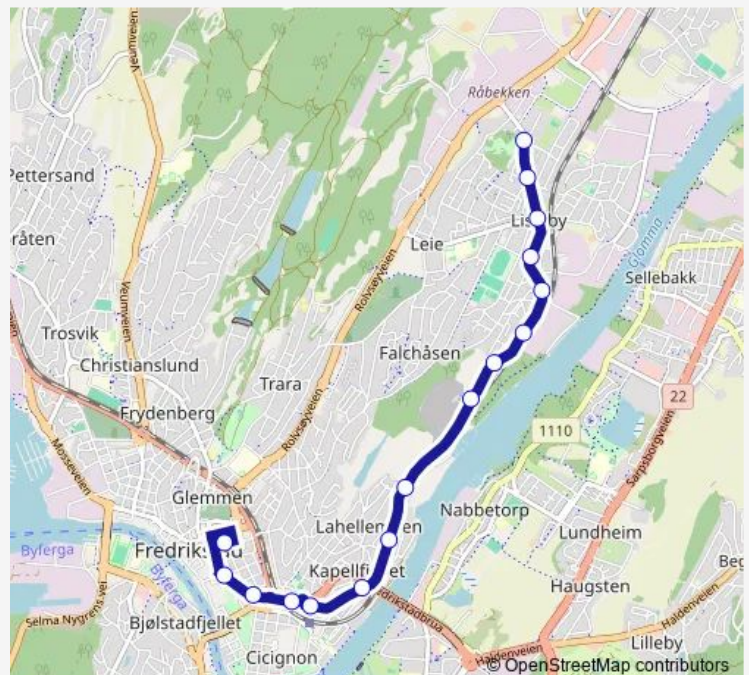

Tuesday 08:05

Wednesday 08:05

Thursday 08:05

Friday 08:05

Saturday —

Sunday —

Route info

Direction: Østgårdfeltet

Stops: 15

Trip Duration: 0 hour 17 min

185 — Cicignon ungdomsskole

Direction

Fredrikstad stasjon — Østgårdfeltet

13 stops

[Open route schedule](#)

Fredrikstad stasjon