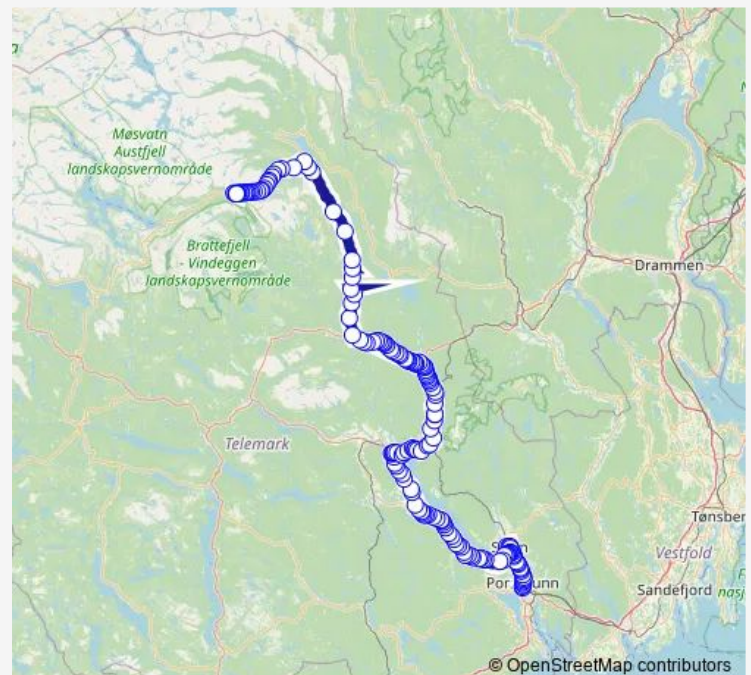

Friday 20:20

Saturday 20:20

Sunday 20:20

Route info

Direction: Porsgrunn Kammerherreløkka

Stops: 161

Trip Duration: 3 hour 15 min

■ 185 — Rjukan-Notodden