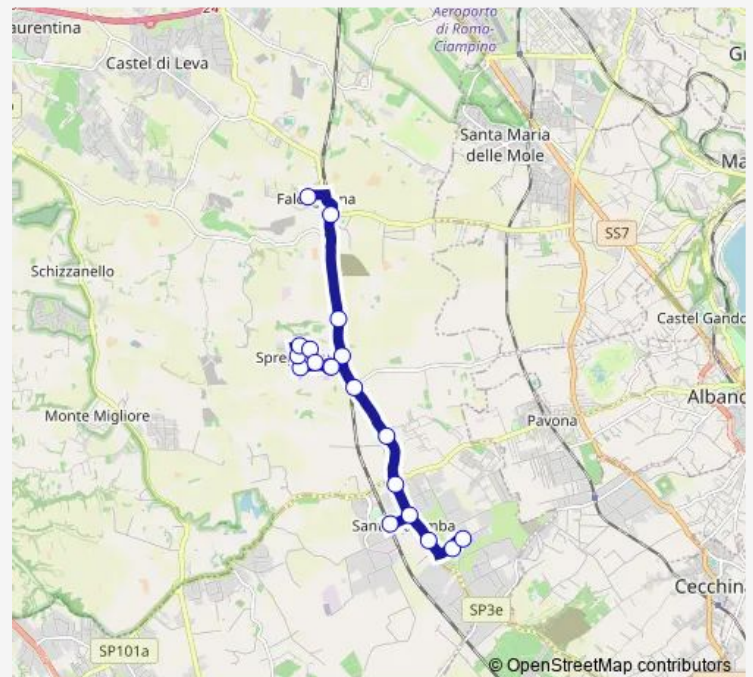

Direction

Betti/Civico 65 — Papiri

19 stops

[Open route schedule](#)

Betti/Civico 65

Ardeatina/Falcognana

Ardeatina/Fosso Falcognana

Ardeatina/Spregamore

Ardeatina/Villaricca

Ardeatina/Solfarata

Ardeatina/Ecologia (FI7)

Stazione DI Pomezia

Ardeatina/RAI S. Palomba

Astrini

Papiri

Route schedule

Route info

Direction: Betti/Civico 65

Stops: 19

Trip Duration: 0 hour 32 min

Direction

Papiri — Betti/Civico 65

19 stops

[Open route schedule](#)

Thursday 05:20-19:47

Friday 05:20-19:47

Saturday —

Sunday —

Route info

Direction: Papiri

Stops: 19

Trip Duration: 0 hour 30 min