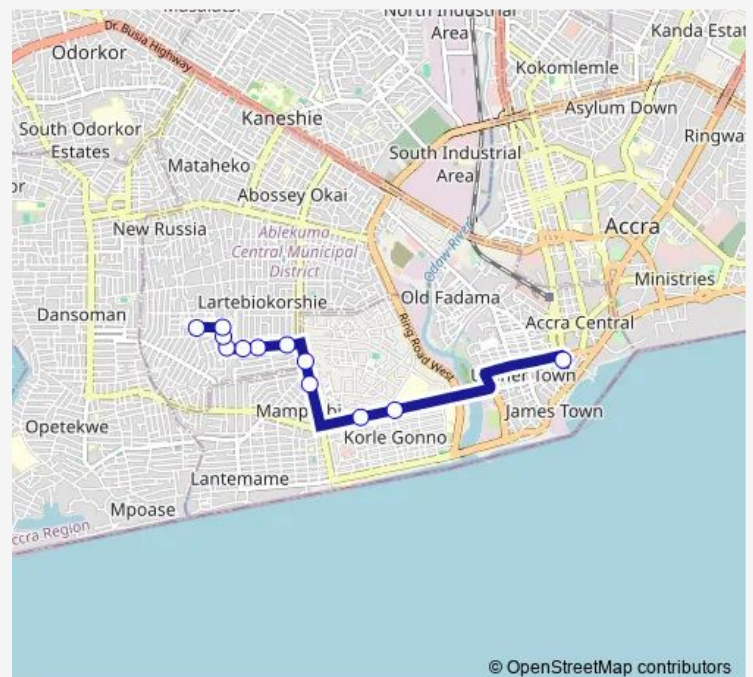

Bus 485B Accra Post Office to Soko Station

[Go to website](#)

Direction

Terminal Accra Post Office — Terminal Soko Station

12 stops

[Open route schedule](#)

Terminal Accra Post Office

Total 447

Second Junction

Terminal Soko Station

Route schedule

Terminal Accra Post Office — Terminal Soko Station

Monday 12:11

Tuesday 12:11

Wednesday 12:11

Thursday 12:11

Friday 12:11

Saturday 12:11

Sunday 12:11

Route info

Direction: Terminal Accra Post Office

Stops: 12

Trip Duration: 0 hour 54 min

© OpenStreetMap contributors

■ 485B — Accra Post Office to Soko Station

BusMaps

485B Bus time schedules and route maps are available in an offline PDF at busmaps.com. Use the busmaps.com website to see live bus times, train schedule or subway schedule, and step-by-step directions for all public transit in Accra