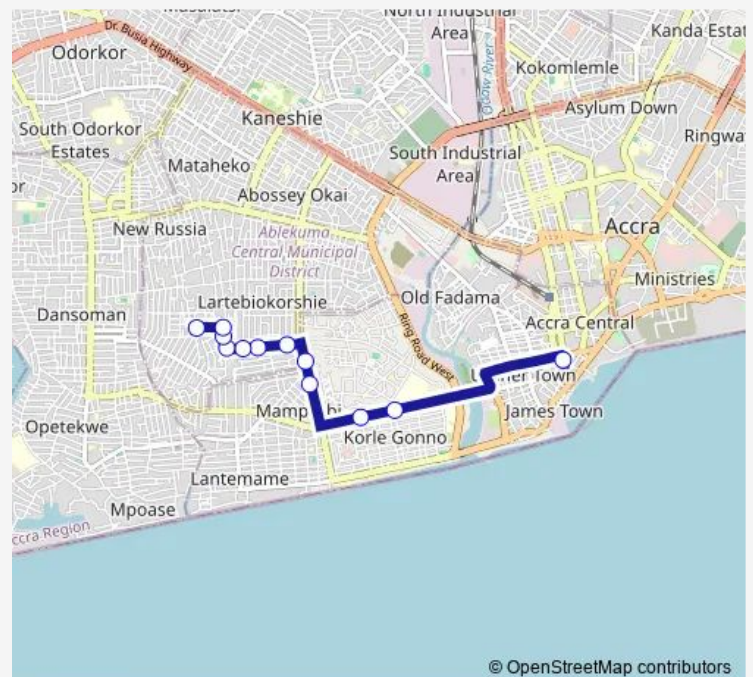

Bus 485b Accra Post Office to Soko Station

[Go to website](#)

Direction

Terminal Accra Post Office — Terminal Soko Station

12 stops

[Open route schedule](#)

Terminal Accra Post Office

Total 447

Church of Christ

Terminal Soko Station

Route schedule

Terminal Accra Post Office — Terminal Soko Station

Monday 12:11

Tuesday 12:11

Wednesday 12:11

Thursday 12:11

Friday 12:11

Saturday 12:11

Sunday 12:11

Route info

Direction: Terminal Accra Post Office

Stops: 12

Trip Duration: 0 hour 54 min

485b Bus time schedules and route maps are available in an offline PDF at busmaps.com. Use the busmaps.com website to see live bus times, train schedule or subway schedule, and step-by-step directions for all public transit in Accra