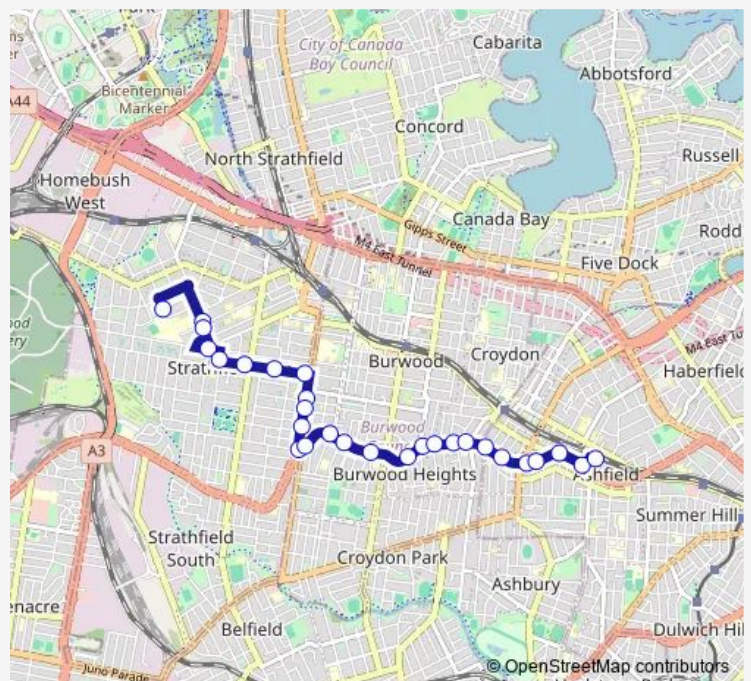

The Boulevarde Opp Trinity Grammar School

The Boulevarde At Wonga St

The Boulevarde At Henry St

The Broadway, The Boulevarde

The Broadway, Liverpool Rd

Liverpool Rd At Wentworth Rd

Liverpool Rd At Lindsay St

Liverpool Rd Opp St Joseph's Primary School

Liverpool Rd Opp Kelso St

Liverpool Rd After Weldon St

Liverpool Rd At Devonshire St

Liverpool Rd Opp Brighton St

Liverpool Rd At Malvern Av

Route schedule

St Patrick's College, Francis St, Stand D — Ashfield Station, Brown St, Stand A

Monday	15:45
Tuesday	15:45
Wednesday	15:45
Thursday	15:45
Friday	—
Saturday	—
Sunday	—

Route info

Direction: St Patrick's College, Francis St, Stand D

Stops: 28

Trip Duration: 0 hour 23 min

589s — St Patricks Strathfield to Ashfield Station

Liverpool Rd At Edwin St

Liverpool Rd At Wetherill St

Liverpool Rd Opp Ashfield Rsl

Liverpool Rd Opp Lapih Av

Liverpool Rd At Cavill Av

Ashfield Station, Liverpool Rd, Stand F

Ashfield Station, Brown St, Stand A