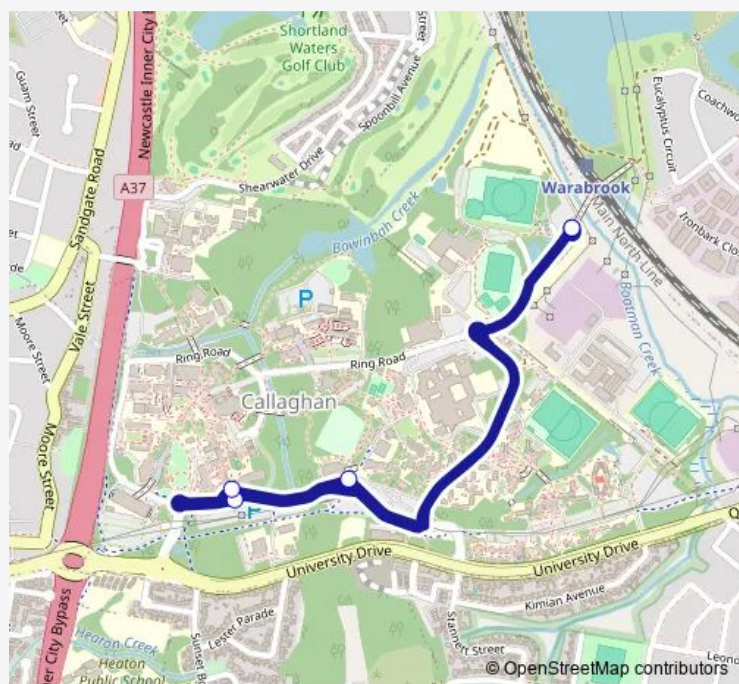

### Direction

Warabrook Station — Warabrook Station

5 stops

[Open route schedule](#)

Warabrook Station

Ring Rd Opp Mathematics Building

Mathematics Building, Ring Rd

The Wollotuka Institute, Ring Rd

Warabrook Station

### Route schedule

Warabrook Station — Warabrook Station

|           |                           |
|-----------|---------------------------|
| Monday    | —                         |
| Tuesday   | —                         |
| Wednesday | —                         |
| Thursday  | —                         |
| Friday    | 25:53-02:53 <sup>+1</sup> |
| Saturday  | 03:23-02:53 <sup>+1</sup> |
| Sunday    | 03:05-02:23 <sup>+1</sup> |

### Route info

Direction: Warabrook Station

Stops: 5

Trip Duration: 0 hour 14 min

7hu — Warabrook Station to University Shuttle

7hu Rail Replacement Bus Service time schedules and route maps are available in an offline PDF at [busmaps.com](https://busmaps.com). Use the [busmaps.com](https://busmaps.com) website to see live bus times, train schedule or subway schedule, and step-by-step directions for all public transit in Newcastle