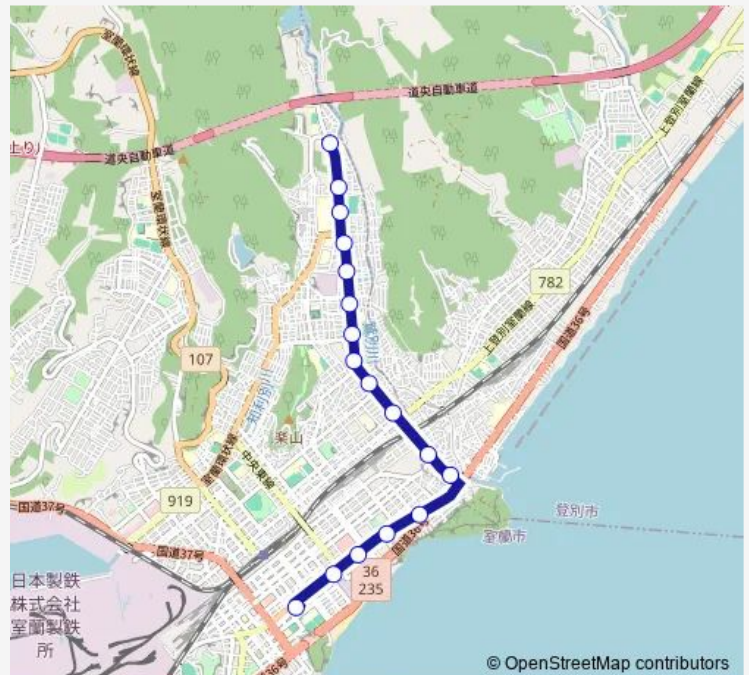

室蘭ろう学校前 — 東町ターミナル

Monday —

Tuesday —

Wednesday —

Thursday —

Friday —

Saturday 06:57

Sunday 06:57

Route info

Direction: 室蘭ろう学校前

Stops: 17

Trip Duration: 0 hour 18 min

■ 室蘭港・工大・ろう学校線 6 復 (鷺別経由)

BusMaps

Bus time schedules and route maps are available in an offline PDF at busmaps.com. Use the busmaps.com website to see live bus times, train schedule or subway schedule, and step-by-step directions for all public transit in Muroran