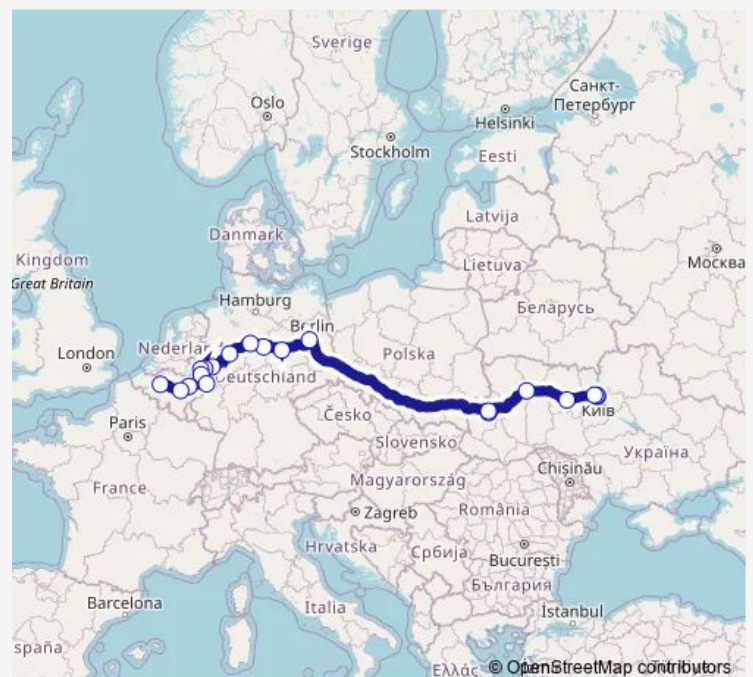

Dortmund Hbf

Essen Hbf

Duisburg Hbf

D-Worringer Platz,W57

Köln/Bonn Flughafen Terminal 2

Aachen, Bendplatz (Henricistraße)

Liège Guillemins

Brussels-North train station

### Route schedule

Kyiv (Central Bus Station) — Brussels-North train station

Monday —

Tuesday —

Wednesday 09:30

Thursday —

Friday 09:30

Saturday 09:30

### Route info

Direction: Kyiv (Central Bus Station)

Stops: 20

Trip Duration: 39 hour 0 min

N3204 — Kyiv - Berlin - Brussels