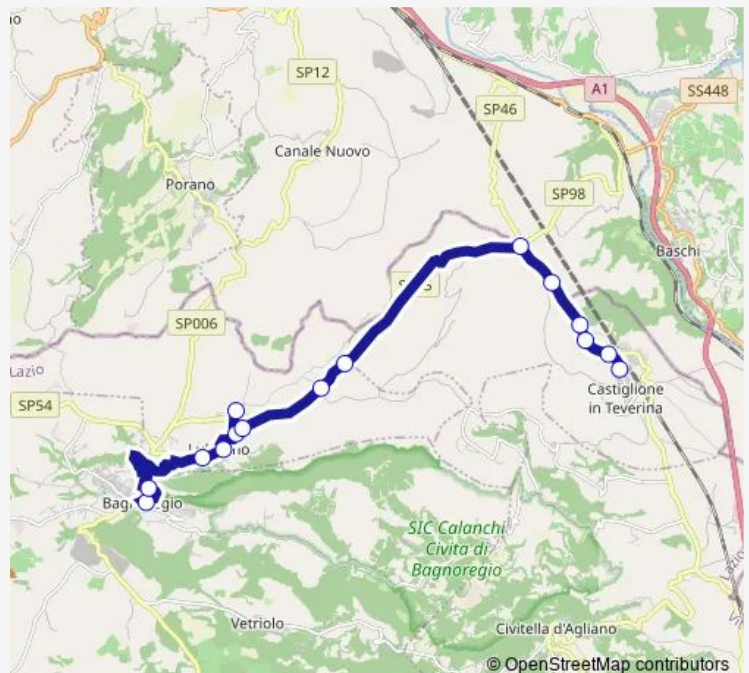

Bagnoregio | Ist. Superiore F.lli Agosti # f1169 — Castiglione | Piazza Repubblica # f1352

|           |       |
|-----------|-------|
| Monday    | 06:05 |
| Tuesday   | 06:05 |
| Wednesday | 06:05 |
| Thursday  | 06:05 |
| Friday    | 06:05 |
| Saturday  | 06:05 |
| Sunday    | —     |

**Route info**

Direction: Bagnoregio | Ist. Superiore F.lli Agosti # f1169

Stops: 15

Trip Duration: 0 hour 25 min

**Bagnoregio - Castiglione in Teverina # Ba15a**

Bus time schedules and route maps are available in an offline PDF at [busmaps.com](https://busmaps.com). Use the [busmaps.com](https://busmaps.com) website to see live bus times, train schedule or subway schedule, and step-by-step directions for all public transit in Lubriano