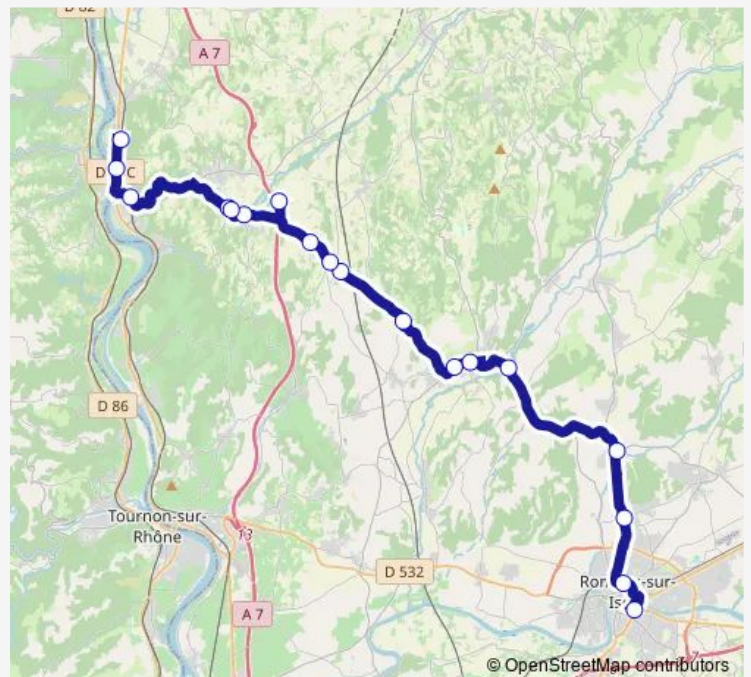

Tuesday 18:10

Wednesday —

Thursday 18:10

Friday 18:10

Saturday —

Sunday —

Route info

Direction: Gare Multi Modale

Stops: 17

Trip Duration: 1 hour 5 min

D09 — Bourg DE Peage - Romans - ST Vallier

Direction

Gare Sncf — Gare Multi Modale

20 stops

[Open route schedule](#)

Gare Sncf