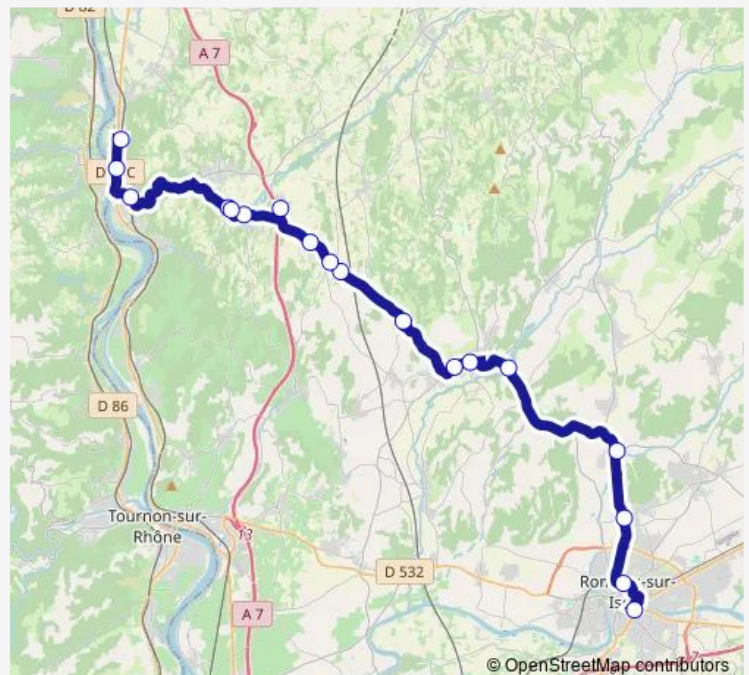

Tuesday 18:10

Wednesday —

Thursday 18:10

Friday 18:10

Saturday —

Sunday —

Route info

Direction: Gare Multi Modale

Stops: 17

Trip Duration: 1 hour 5 min

Direction

Gare Sncf — Gare Multi Modale

20 stops

[Open route schedule](#)

Gare Sncf

A.Cotte