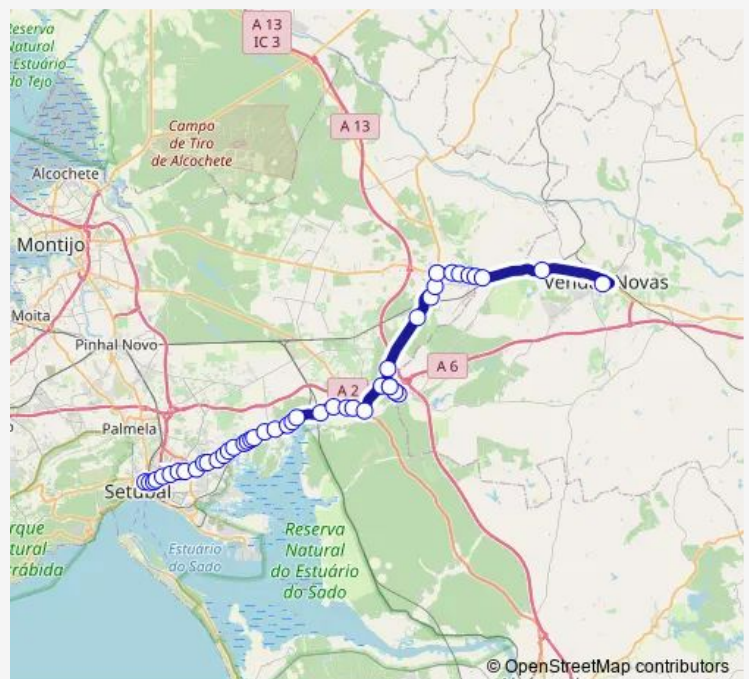

Monday 16:00-17:30

Tuesday 16:00-17:30

Wednesday 16:00-17:30

Thursday 16:00-17:30

Friday 16:00-17:30

Saturday —

Sunday —

Route info

Direction: Setúbal (ITS) Interior P6

Stops: 47

Trip Duration: 1 hour 10 min

4906 — Setúbal (ITS) - Vendas Novas via Landeira

Estrada Nacional 10 (km 53)

EN 10 (Estação CP Águas Moura)

EN 10 X (KM 54000) Herdade Zambujal