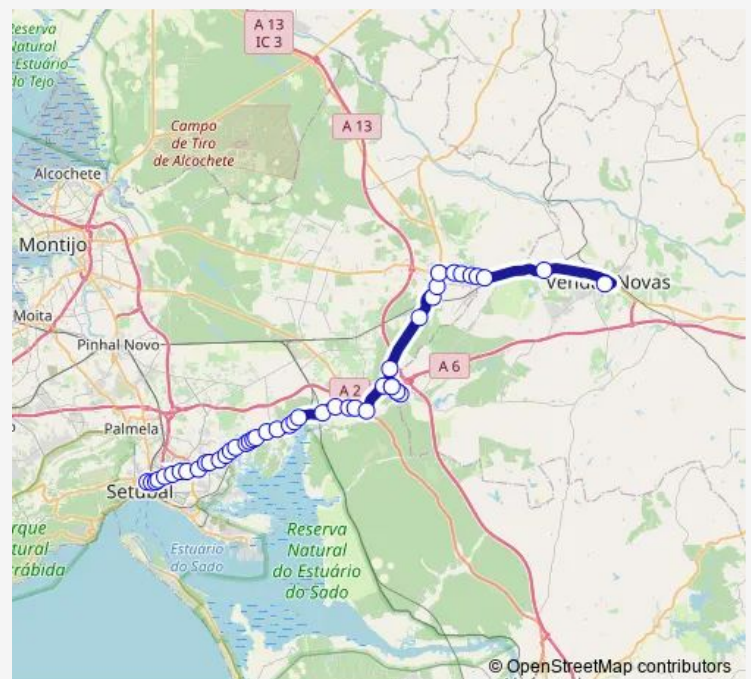

Monday 16:00-17:30

Tuesday 16:00-17:30

Wednesday 16:00-17:30

Thursday 16:00-17:30

Friday 16:00-17:30

Saturday —

Sunday —

Route info

Direction: Setúbal (ITS) Interior P6

Stops: 47

Trip Duration: 1 hour 10 min

4906 — Setúbal (ITS) - Vendas Novas via Landeira

Estrada Nacional 10 (km 53)

EN 10 (Estação CP Águas Moura)

EN 10 X (KM 54000) Herdade Zambujal