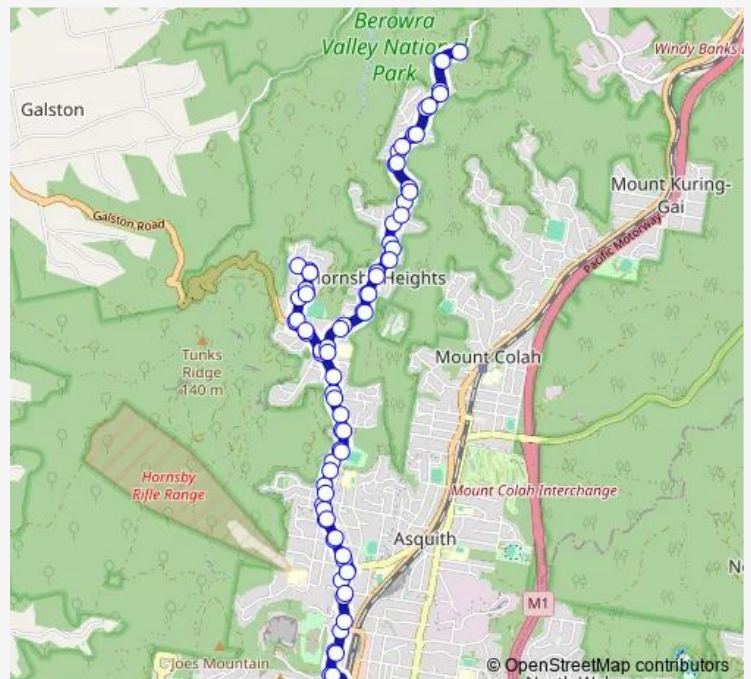

Bus 596 Hornsby to Hornsby Heights (Loop Service)

[Go to website](#)

Direction

Hornsby Station, Stand C — Hornsby Station, Stand C

77 stops

[Open route schedule](#)

- Hornsby Station, Stand C
- Hornsby Park, Pacific Hwy
- Tafe Northern Sydney, Pacific Hwy
- Peats Ferry Rd Before Bridge Rd
- Regis Hornsby, Peats Ferry Rd
- Peats Ferry Rd After Watson Av
- Galston Rd At Carrington Rd
- Galston Rd At Clarinda St
- Galston Rd At Ethel St
- Galston Rd After Spedding Rd
- Galston Rd Before Bushlands PI
- Bushlands Av At Cawthorne St
- Galston Rd At Rofe Cres
- Galston Rd Opp Rofe Park
- Galston Rd Opp KU Grevillea Preschool
- Galston Rd Opp Evans Rd
- Somerville Rd Opp Hornsby Heights Public School
- Somerville Rd After Koala PI
- Somerville Rd Opp Lynette Cl
- Somerville Rd Before Summerhaze PI
- Somerville Rd After Summerhaze PI

Route schedule

Hornsby Station, Stand C — Hornsby Station, Stand C

Monday	05:02-16:13
Tuesday	05:02-16:13
Wednesday	05:02-16:13
Thursday	05:02-16:13
Friday	05:02-16:13
Saturday	06:10-11:40
Sunday	08:24-11:24

Route info

Direction: Hornsby Station, Stand C

Stops: 77

Trip Duration: 0 hour 47 min

596 — Hornsby to Hornsby Heights (Loop Service)

Somerville Rd Opp Retford Way

171 Somerville Rd

Somerville Rd At Hillview St

Thursday 12:28-22:10

Friday 12:28-22:10

Saturday 12:12-22:12

Sunday 12:24-18:30

Route info

Direction: Hornsby Station, Stand C

Stops: 76

Trip Duration: 0 hour 40 min