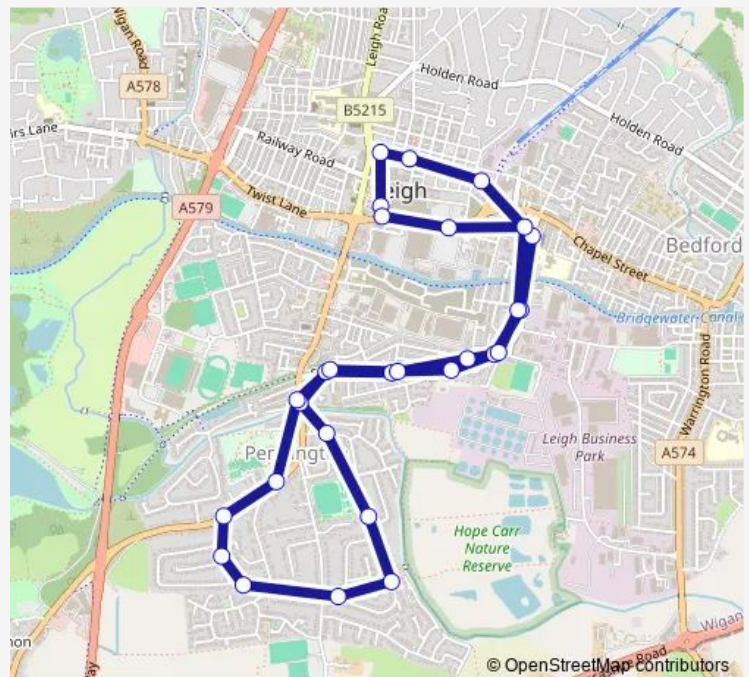

Winmarleigh Gardens

The Drive

Meynell Drive

Wigshaw Close

Landside

Hand Lane

Sydney Avenue

Jean Avenue

Thursday 08:41-17:57

Friday 08:41-17:57

Saturday 08:41-17:41

Sunday —

Route info

Direction: Leigh Bus Station

Stops: 28

Trip Duration: 0 hour 24 min

Tuesday 08:41-17:57

Wednesday 08:41-17:57

Thursday 08:41-17:57

Friday 08:41-17:57

Saturday 08:41-17:41

Sunday —

Route info

Direction: Leigh Bus Station

Stops: 28

Trip Duration: 0 hour 24 min

St Joseph's RC Church

Derby Street

Leigh Bus Station

596 Bus time schedules and route maps are available in an offline PDF at busmaps.com. Use the busmaps.com website to see live bus times, train schedule or subway schedule, and step-by-step directions for all public transit in Leigh