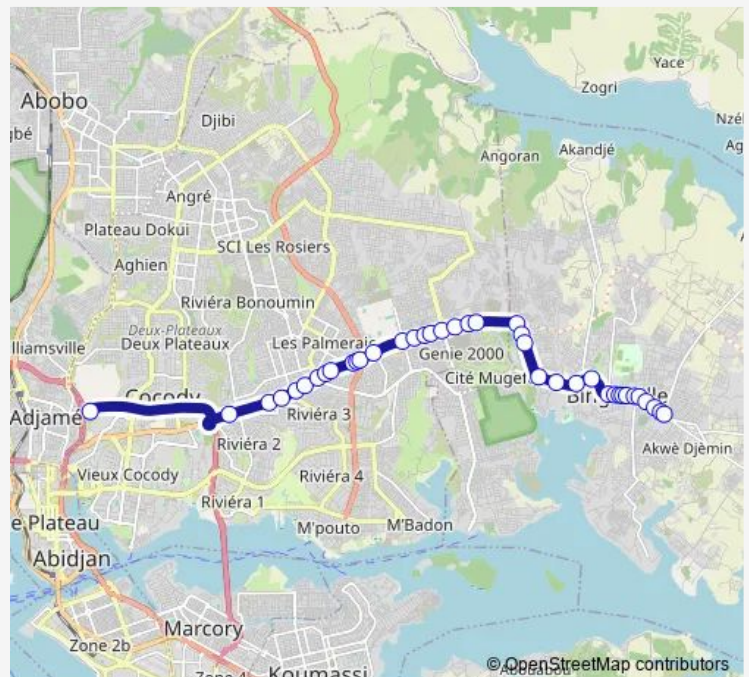

### Route schedule

Adjamé Liberté Gare de Bingerville — Nouvelle Gare Bingerville

Monday	06:00
Tuesday	06:00
Wednesday	06:00
Thursday	06:00
Friday	06:00
Saturday	06:00
Sunday	06:00

### Route info

Direction: Adjamé Liberté Gare de Bingerville

Stops: 39

Trip Duration: 0 hour 45 min

Panneau Orange

Feh Kessé

Coup de Frein

Adama