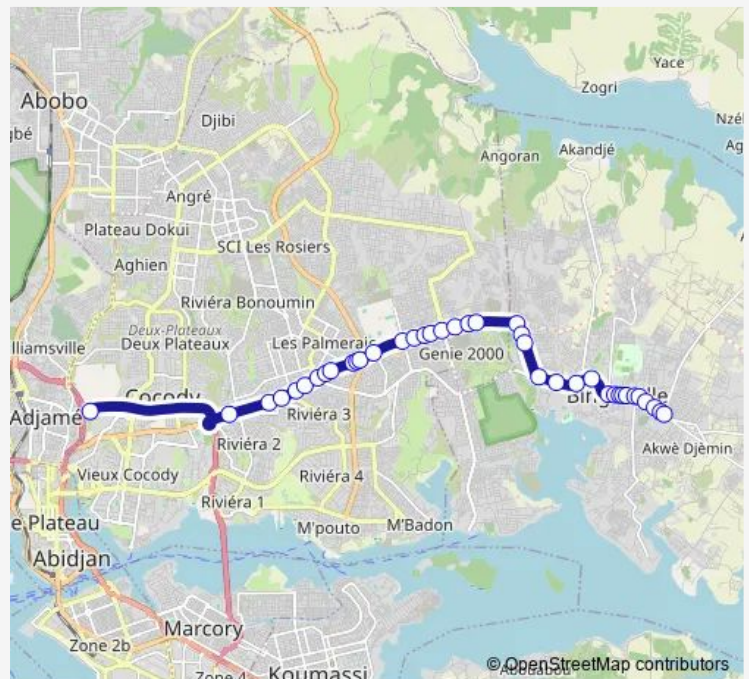

Nouveau Goudron

55 Panneau

Jules Verne

Route schedule

Adjamé Liberté Gare de Bingerville — Nouvelle Gare Bingerville

Monday	06:00
Tuesday	06:00
Wednesday	06:00
Thursday	06:00
Friday	06:00
Saturday	06:00
Sunday	06:00

Route info

Direction: Adjamé Liberté Gare de Bingerville

Stops: 39

Trip Duration: 0 hour 45 min

Panneau Orange

Feh Kessé

Coup de Frein

Adama