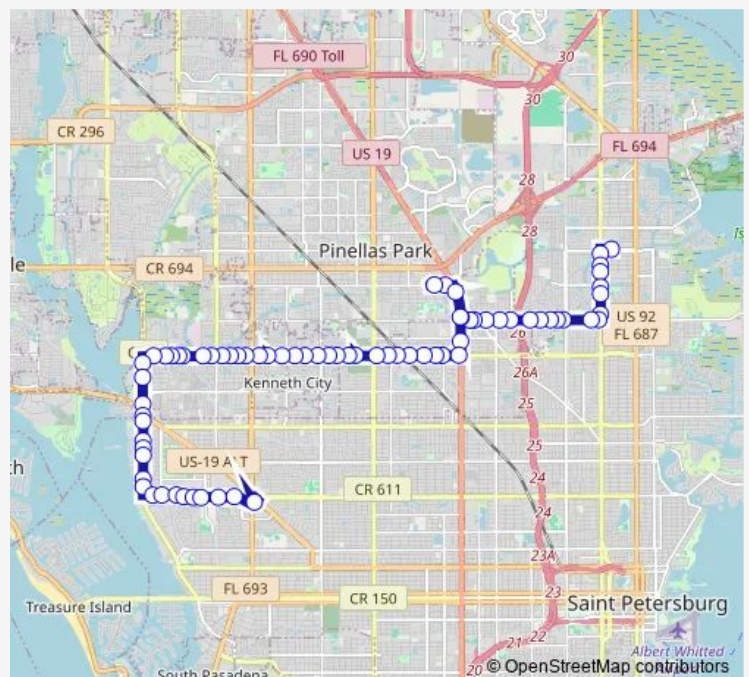

62nd AVE N + 10th ST N

62nd AVE N + 12th ST N

62nd AVE N + 16th ST N

62nd AVE N + 17th WAY N

62nd AVE N + 18th ST N

62nd AVE N + 19th ST N

62nd AVE N + 22nd ST N

62nd AVE N + 25th ST N

62nd AVE N + 27th ST N

62nd AVE N + 29th ST N

62nd AVE N + Haines RD N

62nd AVE N + 33rd WAY N

US HWY 19 N + 62nd AVE N

70th AVE + US HWY 19 N

Route schedule

Gateway Mall - Shelter - 1 — Tyrone Square Mall Shelter - C

Monday 05:50-19:25

Tuesday 05:50-19:25

Wednesday 05:50-19:25

Thursday 05:50-19:25

Friday 05:50-19:25

Saturday 07:00-19:20

Sunday 07:00-18:25

Route info

Direction: Gateway Mall - Shelter - 1

Stops: 73

Trip Duration: 0 hour 52 min

75 — Gateway Mall/Tyrone Square

Shoppes AT Park Place - Shelter - B

US HWY 19 N + Haines RD N

US HWY 19 N + 63rd AVE N

34th ST N + 57th AVE N