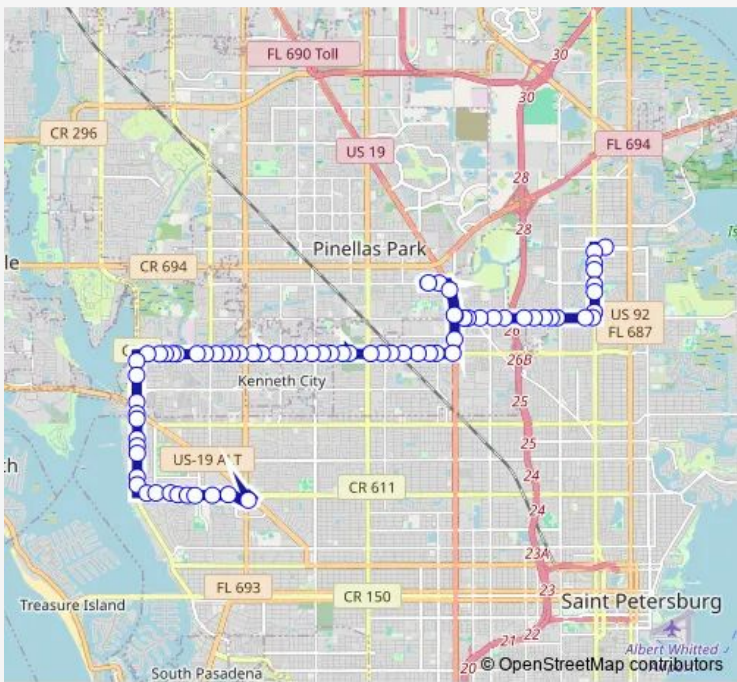

Bus 75 Gateway Mall/Tyrone Square

[Go to website](#)

Direction
 Tyrone Square Mall Shelter - C — Gateway Mall - Shelter - 1
 90 stops
[Open route schedule](#)

- Tyrone Square Mall Shelter - C
- 22nd AVE N + THE Pinellas Trl
- 22nd AVE N + 72nd ST N
- 22nd AVE N + 75th ST N
- 22nd AVE N + Robinson DR N
- 22nd AVE N + 79th ST N
- 22nd AVE N + 7751
- 22nd AVE N + 80th ST N
- 22nd AVE N + 81st ST N
- Park ST N + 24th AVE N
- Park ST N + 25th AVE N
- Park ST N + 28th AVE N
- Park ST N + 30th AVE N
- Park ST N + 32nd AVE N
- Park ST N + 35th AVE N
- Park ST N + 37th AVE N
- Park ST N + 40th AVE N
- Park ST N + Star ST N
- Park ST N + Pine CT N
- Park ST N + 54th AVE N
- 54th AVE N + Park ST N

Route schedule
 Tyrone Square Mall Shelter - C — Gateway Mall - Shelter - 1

Monday	05:15-19:30
Tuesday	05:15-19:30
Wednesday	05:15-19:30
Thursday	05:15-19:30
Friday	05:15-19:30
Saturday	07:25-19:20
Sunday	07:25-19:20

Route info
 Direction: Tyrone Square Mall Shelter - C
 Stops: 90
 Trip Duration: 0 hour 49 min

75 — Gateway Mall/Tyrone Square **BusMaps**

54th AVE N + Five Towns

54th AVE N + 7832

54th AVE N + 78th ST N

54th AVE N + 76th ST N