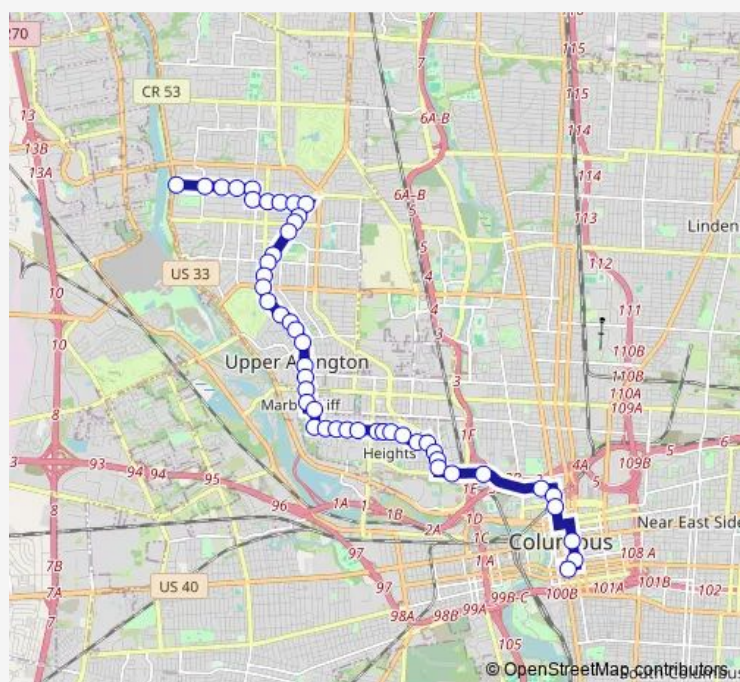

868 W Goodale Blvd

Northwest Blvd & Goodale Blvd

Northwest Blvd & Burr Ave

Northwest Blvd & Williams Ave

W 1ST AVE & Northwest Blvd

W 1ST AVE & Oxley Rd

W 1ST AVE & Virginia Ave

W 1ST AVE & Avondale Ave

W 1ST AVE & Grandview Ave

W 1ST AVE & Oakland Ave

W 1ST AVE & Elmwood Ave

Route schedule

Cota Transit Terminal BAY 3 — Nottingham RD & Sunset Dr

Monday	17:02
Tuesday	17:02
Wednesday	17:02
Thursday	17:02
Friday	17:02
Saturday	—
Sunday	—

Route info

Direction: Cota Transit Terminal BAY 3

Stops: 50

Trip Duration: 0 hour 39 min

75 — Arlington/1ST Ave

W 1ST AVE & Glenn Ave

W 1ST AVE & Lincoln Rd

1320 Cambridge Blvd

Direction: Nottingham RD & Sunset Dr

Stops: 49

Trip Duration: 0 hour 48 min

Arlington AVE & W 5TH Ave

Arlington AVE & Cardigan Ave

W 3RD AVE & Cambridge Blvd

Cambridge Blvd & W 1ST Ave

W 1ST AVE & Wyandotte Rd