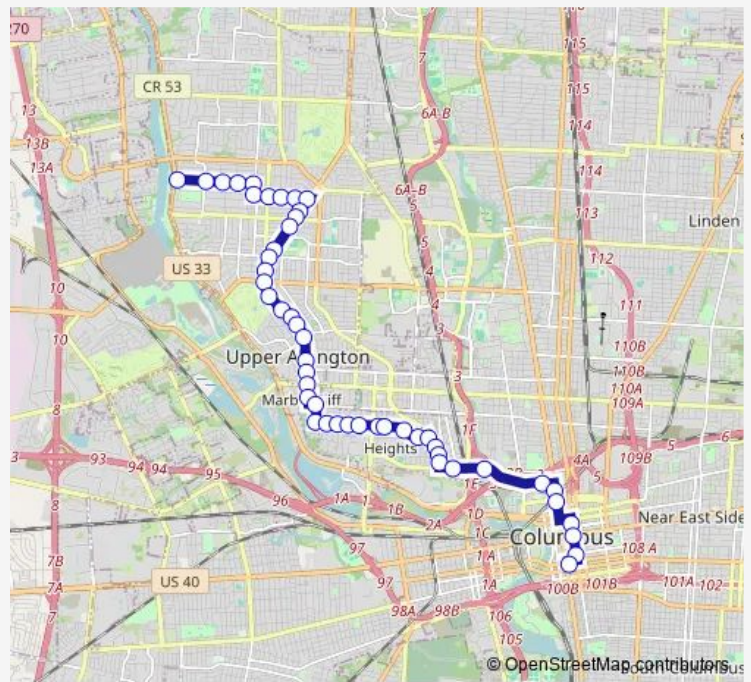

Bus 75 Arlington/1ST Ave

[Go to website](#)

Direction
 Cota Transit Terminal BAY 3 — Nottingham RD & Sunset Dr
 50 stops
[Open route schedule](#)

- Cota Transit Terminal BAY 3
- S 4TH ST & E Town St
- S 4TH ST & E Capital St
- N 4TH ST & E GAY St
- E Spring ST & N 4TH St
- W Spring ST & N Front St
- N Front ST & W Spring St
- Vine ST & N Park St
- 582 W Goodale St
- Goodale Blvd & Yard St
- 868 W Goodale Blvd
- Northwest Blvd & Goodale Blvd
- Northwest Blvd & Burr Ave
- Northwest Blvd & Williams Ave
- W 1ST AVE & Northwest Blvd
- W 1ST AVE & Oxley Rd
- W 1ST AVE & Virginia Ave
- W 1ST AVE & Avondale Ave
- W 1ST AVE & Grandview Ave
- W 1ST AVE & Oakland Ave
- W 1ST AVE & Elmwood Ave

Route schedule

Cota Transit Terminal BAY 3 — Nottingham RD & Sunset Dr

Monday	17:02
Tuesday	17:02
Wednesday	17:02
Thursday	17:02
Friday	17:02
Saturday	—
Sunday	—

Route info

Direction: Cota Transit Terminal BAY 3
 Stops: 50
 Trip Duration: 0 hour 39 min

75 — Arlington/1ST Ave

W 1ST AVE & Glenn Ave

W 1ST AVE & Lincoln Rd

1320 Cambridge Blvd

W 3RD AVE & Cambridge Blvd

Arlington AVE & Cardigan Ave

Arlington AVE & W 5TH Ave

Arlington AVE & W Chelsea Rd

Friday 07:12-07:30

Saturday —

Sunday —

Route info

Direction: Nottingham RD & Sunset Dr

Stops: 49

Trip Duration: 0 hour 48 min

Arlington AVE & W 5TH Ave