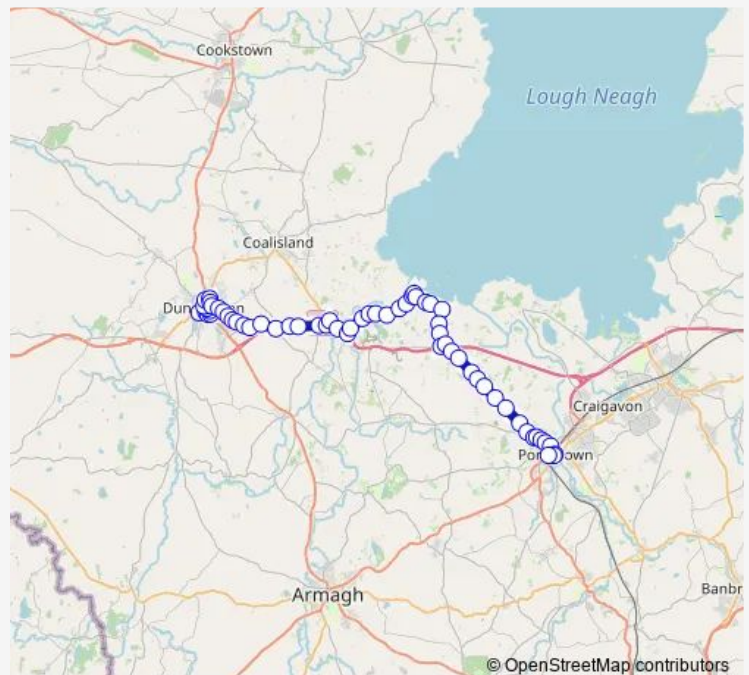

Derryvinney Road

Cash End

Maghery Road

Route schedule

Portadown NIR Railway Stn — Dungannon Bus Station

Monday 08:20-17:30

Tuesday 08:20-17:30

Wednesday 08:20-17:30

Thursday 08:20-17:30

Friday 08:20-17:30

Saturday 08:35-17:45

Sunday —

Route info

Direction: Portadown NIR Railway Stn

Stops: 55

Trip Duration: 0 hour 57 min