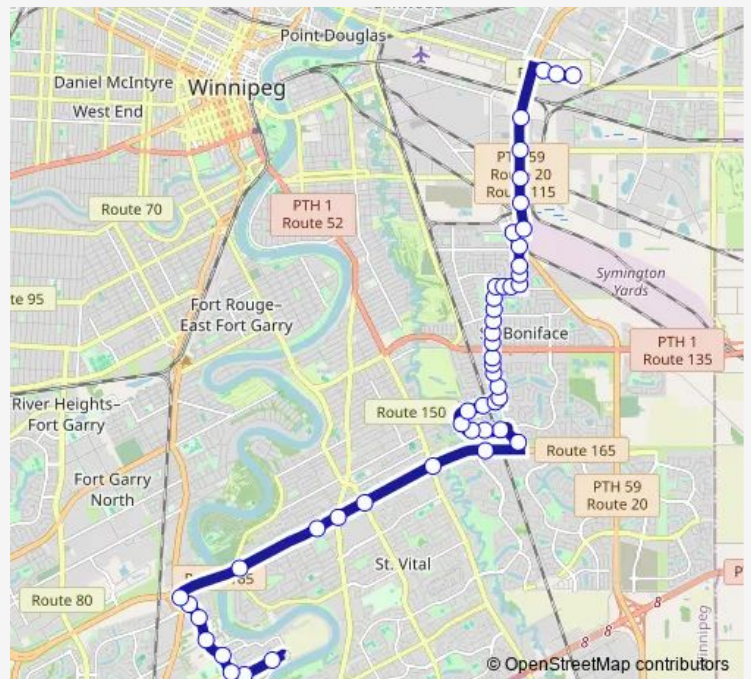

**Route schedule**

Southbound Kildonan Place Terminal at Kildonan Place (75, 90 Whellams) — Eastbound Dafoe at U of M Station

Monday	05:44-22:12
Tuesday	05:44-22:12
Wednesday	05:44-22:12
Thursday	05:44-22:12
Friday	05:44-22:12
Saturday	—
Sunday	—

**Route info**

Direction: Southbound Kildonan Place Terminal at Kildonan Place (75, 90 Whellams)

Stops: 45

Trip Duration: 0 hour 48 min

75 — Crosstown East

Southbound Lakewood at Southdale Centre

Southbound Lakewood at Weatherstone

Southbound Lakewood at Meadowbrook

Southbound Lakewood at Brookhaven

Southbound Lakewood at Tahoe

Southbound Lakewood at Tamarac

Southbound Lakewood at Burntwood

Southbound Lakewood at Beaverhill

Southbound Lakewood at Abinojii Mikanah North