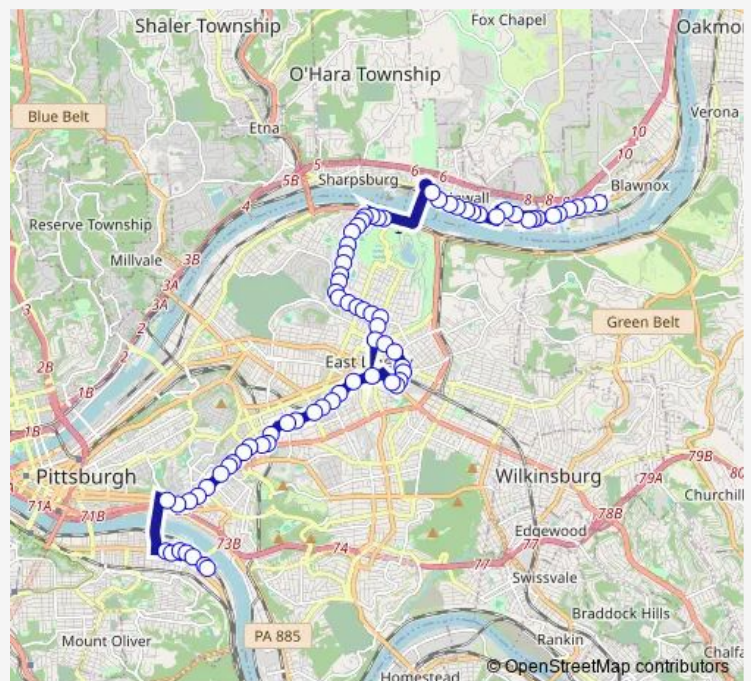

### Route schedule

SARAH ST + E CARSON ST — OLD Freeport Terminus + Freeport

Monday	05:52-00:07 <sup>+1</sup>
Tuesday	05:52-00:07 <sup>+1</sup>
Wednesday	05:52-00:07 <sup>+1</sup>
Thursday	05:52-00:07 <sup>+1</sup>
Friday	05:52-00:07 <sup>+1</sup>
Saturday	06:16-01:18 <sup>+1</sup>
Sunday	06:52-22:50

### Route info

Direction: SARAH ST + E CARSON ST

Stops: 69

Trip Duration: 0 hour 46 min

75 — Ellsworth

Ellsworth AVE + Amberson

Ellsworth AVE + Aiken

Ellsworth AVE + Filbert

## Route schedule

OLD Freeport Terminus + Freeport — SIDNEY ST + SARAH ST

Monday 05:03-23:10

Tuesday 05:03-23:10

Wednesday 05:03-23:10

Thursday 05:03-23:10

Friday 05:03-23:10

Saturday 05:31-00:21<sup>+1</sup>

## Route info

Direction: OLD Freeport Terminus + Freeport

Stops: 75

Trip Duration: 0 hour 58 min

Jancey ST + Greenwood

Jancey ST + Martha

Jancey ST + Vilsack

Jancey ST + Vetter