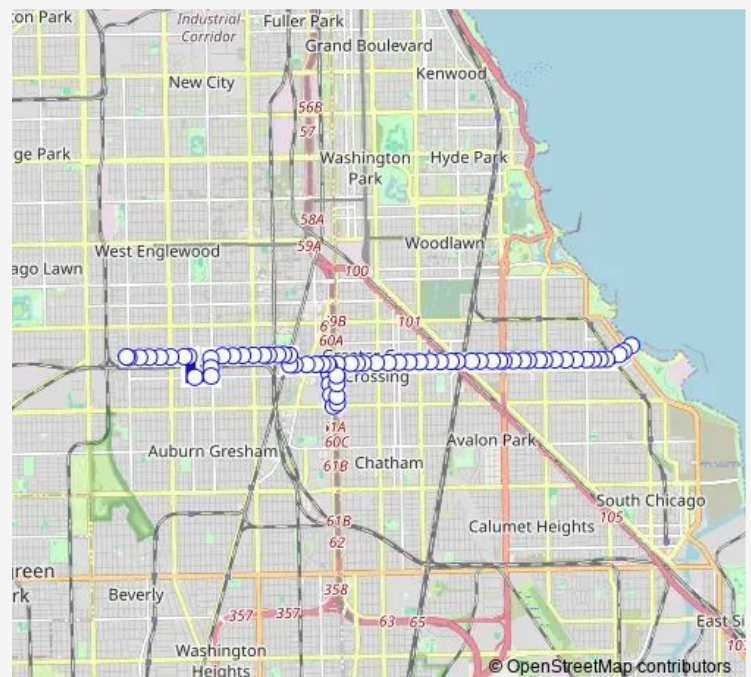

75th Street & Dorchester

75th Street & Kimbark

75th Street & South Chicago

Route schedule

75th Street & Lake Front Terminal — 74th Street & Damen Terminal

Monday 05:48-23:46

Tuesday 05:48-23:46

Wednesday 05:48-23:46

Thursday 05:48-23:46

Friday 05:48-23:46

Saturday 05:45-23:45

Sunday 05:43-23:39

Route info

Direction: 75th Street & Lake Front Terminal

Stops: 69

Trip Duration: 0 hour 40 min

75 — 74th/75th

75th Street & Greenwood

75th Street & Ellis

75th Street & Drexel

75th Street & Cottage Grove

75th Street & Langlely

75th Street & St. Lawrence

75th Street & Eberhart

75th Street & King Drive

75th Street & Prairie

75th Street & Indiana

75th Street & Michigan

75th Street & State

Lafayette & 75th Street

Lafayette & 76th Street

Lafayette & 77th Street