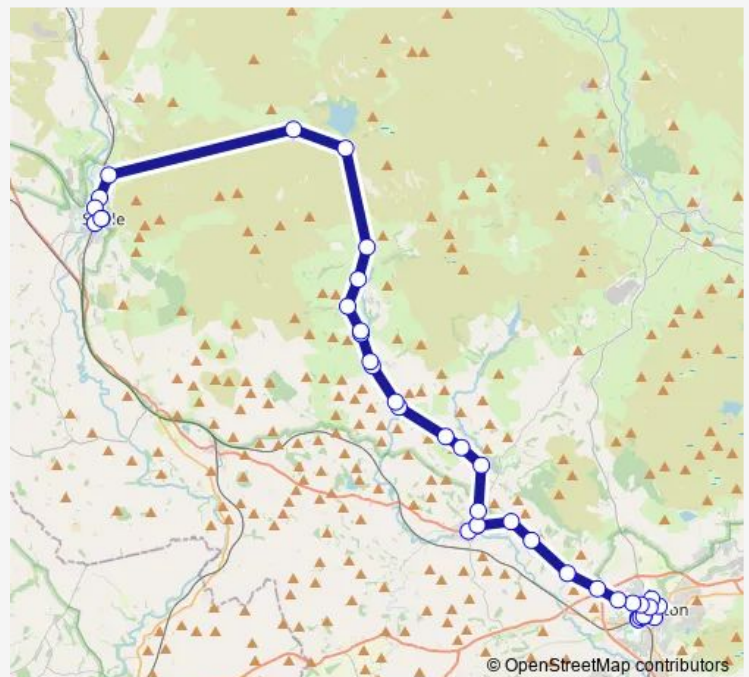

Thursday —

Friday —

Saturday 10:30-16:30

Sunday —

Route info

Direction: The Buck Inn

Stops: 37

Trip Duration: 0 hour 45 min

75

BusMaps

Highgate Farm

Lane End

Stirton Lane End

Skipton Bs

Craven College

Woodlands Drive

Girls High School

Raikeswood

Park Avenue

Market Place

Belle Vue Mills

Outside Rail Station

Railway Station

Fire Station