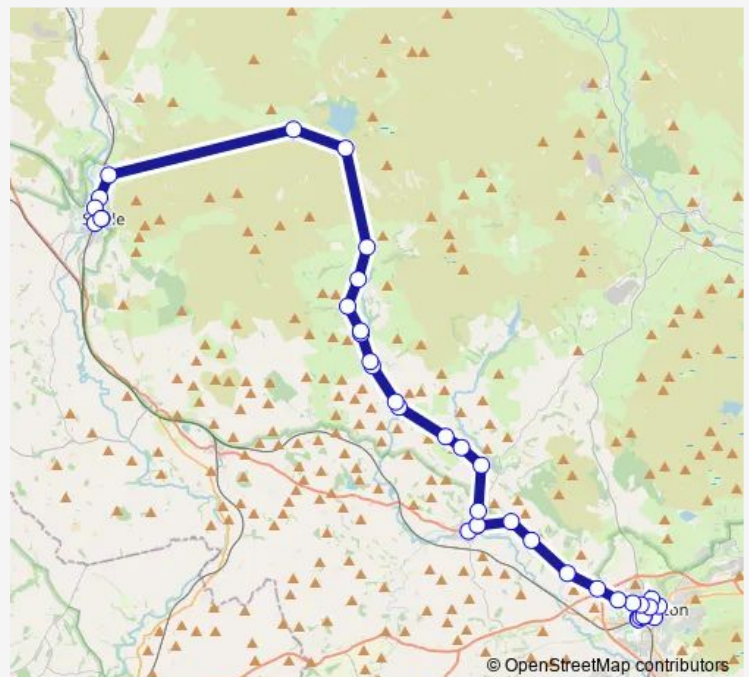

### Route schedule

The Buck Inn — Bus Station Stand 2

Monday —

Tuesday —

Wednesday —

Thursday —

Friday —

Saturday 10:30-16:30

### Route info

Direction: The Buck Inn

Stops: 37

Trip Duration: 0 hour 45 min

75

BusMaps

Highgate Farm

Lane End