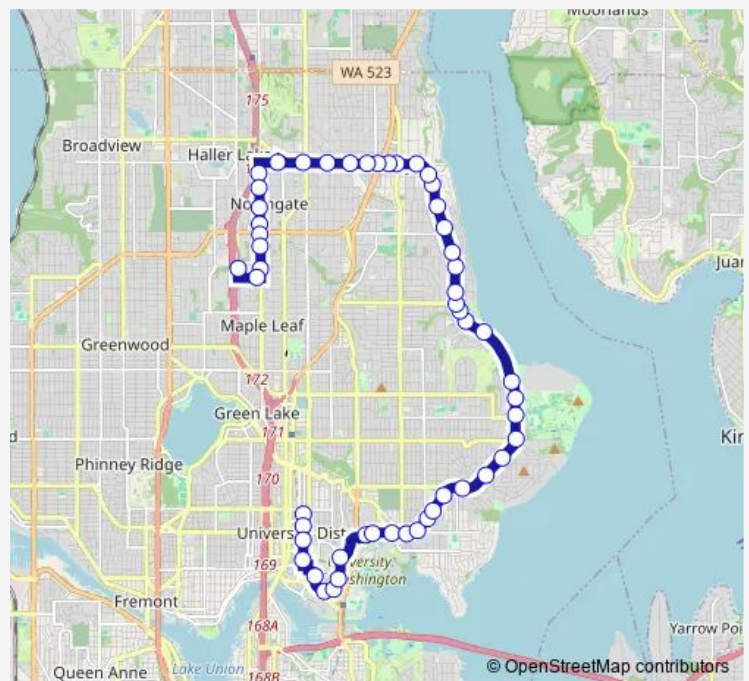

NE 45th St & University Village

NE 45th St & Mary Gates Memorial Dr Ne

NE 45th St & 36th Ave Ne

Sand Point Way NE & 38th Ave Ne

Sand Point Way NE & 40th Ave Ne

Sand Point Way NE & NE 50th St

Sand Point Way NE & NE 52nd St

Sand Point Way NE & Princeton Ave Ne

Sand Point Way NE & NE Windermere Rd

Sand Point Way NE & NE 61st St

Sand Point Way NE & NE 65th St

Route schedule

University Way NE & NE 50th St — Northgate Station - Bay 1

Monday 05:27-01:23⁺¹

Tuesday 05:27-01:23⁺¹

Wednesday —

Thursday 05:27-01:23⁺¹

Friday 05:27-01:23⁺¹

Saturday 05:45-01:26⁺¹

Sunday 05:36-01:22⁺¹

Route info

Direction: University Way NE & NE 50th St

Stops: 53

Trip Duration: 0 hour 55 min

75

Sand Point Way NE & NE 70th St

Sand Point Way NE & NE 74th St

Sand Point Way NE & NE 77th St

Sand Point Way NE & Inverness Dr Ne