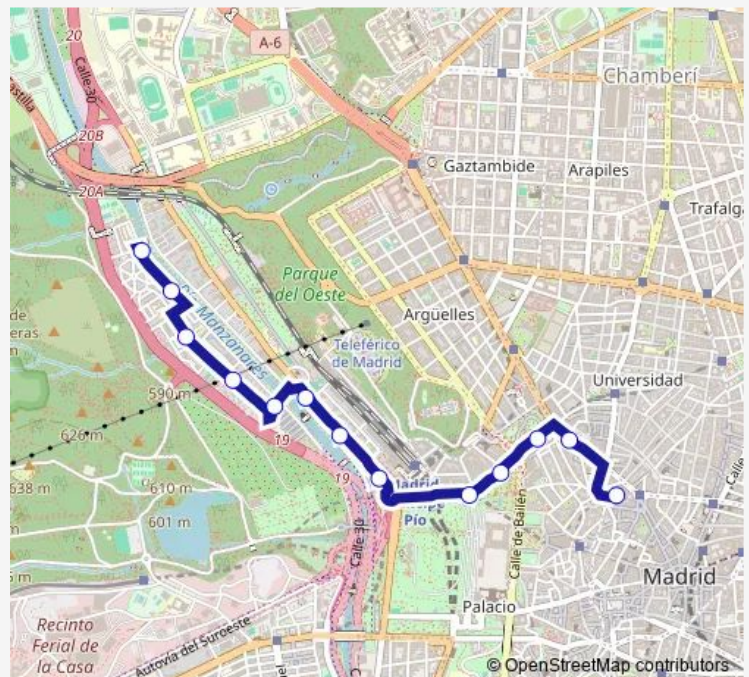

San Pol De Mar

Ribera Manzanares - Santa Olalla

Ribera Manzanares - Felipe Moratilla

Ribera Manzanares - Cordillera

Colonia Manzanares

Route schedule

Callao — Colonia Manzanares

Monday 06:15-23:30

Tuesday 06:15-23:30

Wednesday 06:15-23:30

Thursday 06:15-23:30

Friday 06:15-23:30

Saturday 06:15-23:30

Sunday 07:30-23:30

Route info

Direction: Callao

Stops: 15

Trip Duration: 0 hour 24 min

Direction

Colonia Manzanares — Callao

13 stops

[Open route schedule](#)

Colonia Manzanares

Ribera Manzanares - Cordillera