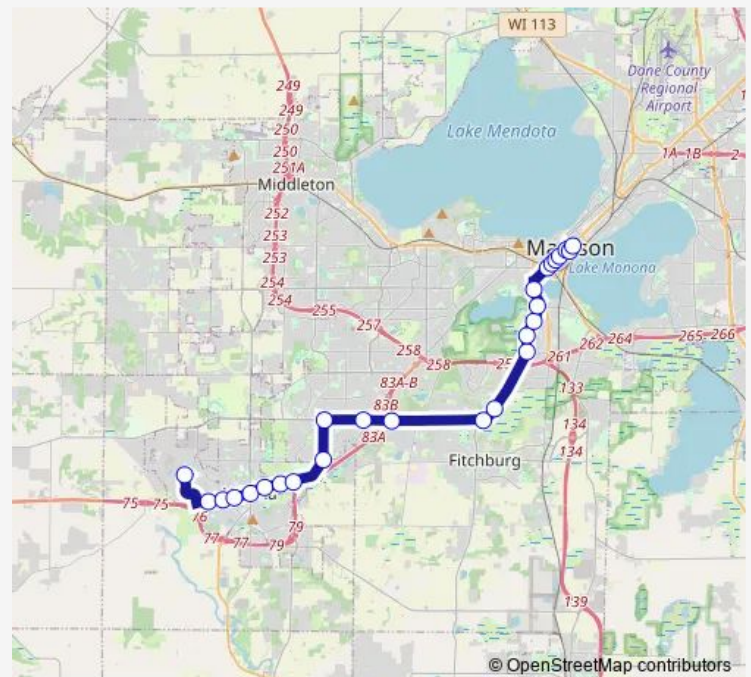

### Route schedule

Northern Lights at Epic Staff C — S Pinckney at E Main

Monday 06:40-18:35

Tuesday 06:40-18:35

Wednesday 06:40-18:35

Thursday 06:40-18:35

Friday 06:40-18:35

Saturday —

### Route info

Direction: Northern Lights at Epic Staff C

Stops: 26

Trip Duration: 0 hour 44 min

75 — Route 75

BusMaps

W Washington at S Bassett

W Washington at S Broom

W Washington at S Carroll

W Main at S Carroll

S Pinckney at E Main

**Direction**

S Pinckney at E Main — Northern Lights at Epic Staff C

26 stops

[Open route schedule](#)

S Pinckney at E Main

## Route info

Direction: S Pinckney at E Main

Stops: 26

Trip Duration: 0 hour 43 min

75 Bus time schedules and route maps are available in an offline PDF at [busmaps.com](https://busmaps.com). Use the [busmaps.com](https://busmaps.com) website to see live bus times, train schedule or subway schedule, and step-by-step directions for all public transit in Madison