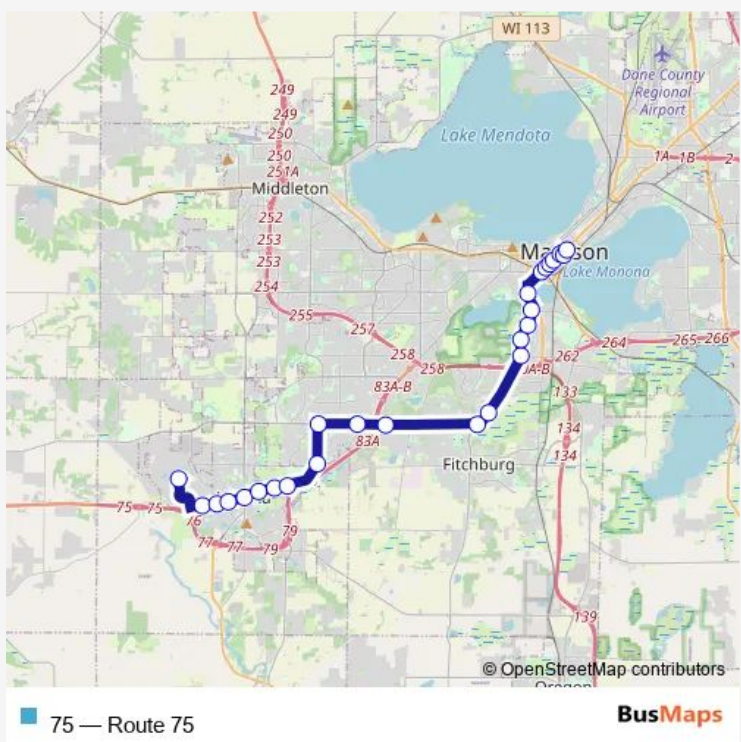

Bus 75 Route 75

[Go to website](#)

Direction
 Northern Lights at Epic Staff C — S Pinckney at E Main
 26 stops
[Open route schedule](#)

- Northern Lights at Epic Staff C
- W Verona at Westridge
- W Verona at Half Mile
- W Verona at Legion
- E Verona at S Main
- E Verona at Enterprise
- E Verona at Hometown
- E Verona at Maple Grove
- Maple Grove at Nesbitt
- Mckee at Maple Grove
- Mckee at Fitchrona
- Mckee at Commerce Park
- Fish Hatchery at Mckee
- Fish Hatchery at Caddis
- Fish Hatchery at W Badger
- Fish Hatchery at Carver
- Fish Hatchery at Plaenert
- Fish Hatchery at Midland
- S Park at Erin
- W Washington at Southwest
- W Washington at S Bedford

Route schedule
 Northern Lights at Epic Staff C — S Pinckney at E Main

Monday	06:40-18:35
Tuesday	06:40-18:35
Wednesday	06:40-18:35
Thursday	06:40-18:35
Friday	06:40-18:35
Saturday	—
Sunday	—

Route info
 Direction: Northern Lights at Epic Staff C
 Stops: 26
 Trip Duration: 0 hour 44 min

W Washington at S Bassett

W Washington at S Broom

W Washington at S Carroll

W Main at S Carroll

S Pinckney at E Main

Direction

S Pinckney at E Main — Northern Lights at Epic Staff C

26 stops

[Open route schedule](#)

S Pinckney at E Main

E Mifflin at N Pinckney

W Washington at N Fairchild

W Washington at N Broom

W Washington at N Bassett

W Washington at N Bedford

W Washington at Southwest