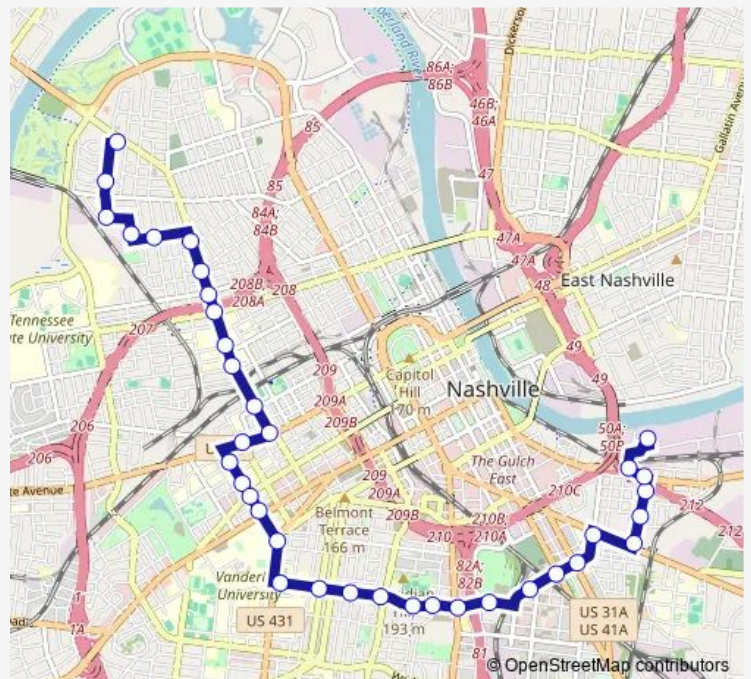

Bus 75 Midtown

[Go to website](#)

Direction
 N Nashville TC BAY 2 — Metropolitan Transit Authority
 37 stops
[Open route schedule](#)

- N Nashville TC BAY 2
- 26th AVE N & Salem Mason DR Sb
- Delk AVE & 26th AVE N Eb
- 25th AVE N & Finland ST Sb
- Osage ST & 23rd AVE N Eb
- DR DB Todd Blvd & Wheless ST Sb
- DR DB Todd Blvd & Underwood ST Sb
- DR DB Todd Blvd & Heiman ST Sb
- DR DB Todd Blvd & Jefferson ST Sb
- DR DB Todd JR Blvd & Albion Sb
- DR DB Todd JR Blvd & Hermosa ST Sb
- DR DB Todd JR Blvd & JO Johnston Av
- DR DB Todd JR Blvd & Charlotte AVE Sb
- Charlotte AVE & 20th AVE Wb
- 21st AVE N & Murphy AVE Sb
- 21st AVE N & State ST Sb
- 21st AVE N & Church ST Sb
- 21st AVE S & West END AVE Sb
- 21st AVE & Broadway AVE Sb
- Edgehill AVE & Magnolia Cir
- Edgehill AVE & 17th AVE S Eb

Route info
 Direction: N Nashville TC BAY 2
 Stops: 37
 Trip Duration: 0 hour 37 min

75 — Midtown

Edgehill AVE & 15th AVE S Eb

Edgehill AVE & 12th AVE S Eb

Edgehill AVE & 10th AVE S Eb

Edgehill AVE & Hillside AVE Eb

Chestnut ST & 8TH AVE S Eb

Chestnut ST & Fort Negley Blvd Eb

Chestnut ST & Martin ST Eb

Chestnut ST & 4TH AVE S Eb

Chestnut & 2ND AVE S Eb

Wharf AVE AND Lafayette ST Nb

Fairfield AVE & Lafayette ST Nb

Fairfield AVE & Cannon ST Nb

Saturday 06:05-22:35

Sunday 06:05-22:35

Route info

Direction: Metropolitan Transit Authority

Stops: 37

Trip Duration: 0 hour 39 min

DR DB Todd & Hermosa Nb

DR DB Todd JR Blvd & Albion Nb