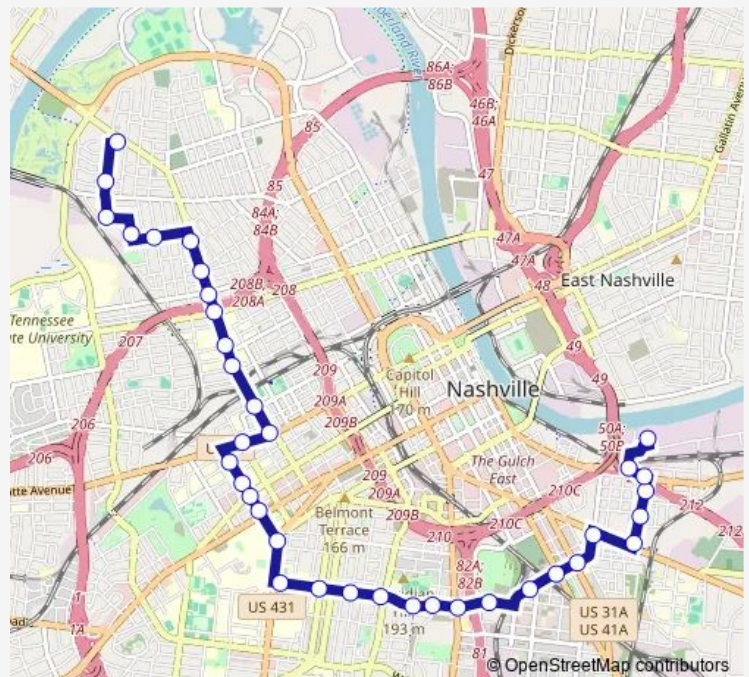

21st AVE N & Church ST Sb

21st AVE S & West END AVE Sb

21st AVE & Broadway AVE Sb

Edgehill AVE & Magnolia Cir

Edgehill AVE & 17th AVE S Eb

Route schedule

N Nashville TC BAY 2 — Metropolitan Transit Authority

Monday 05:25-23:05

Tuesday 05:25-23:05

Wednesday 05:25-23:05

Thursday 05:25-23:05

Friday 05:25-23:05

Saturday 05:55-22:55

Sunday 05:55-22:55

Route info

Direction: N Nashville TC BAY 2

Stops: 37

Trip Duration: 0 hour 38 min

75 — Midtown

Edgehill AVE & 15th AVE S Eb

Edgehill AVE & 12th AVE S Eb

Edgehill AVE & 10th AVE S Eb

Edgehill AVE & Hillside AVE Eb

Saturday 06:05-22:35

Sunday 06:05-22:35

Route info

Direction: Metropolitan Transit Authority

Stops: 37

Trip Duration: 0 hour 35 min

DR DB Todd & Hermosa Nb

DR DB Todd JR Blvd & Albion Nb