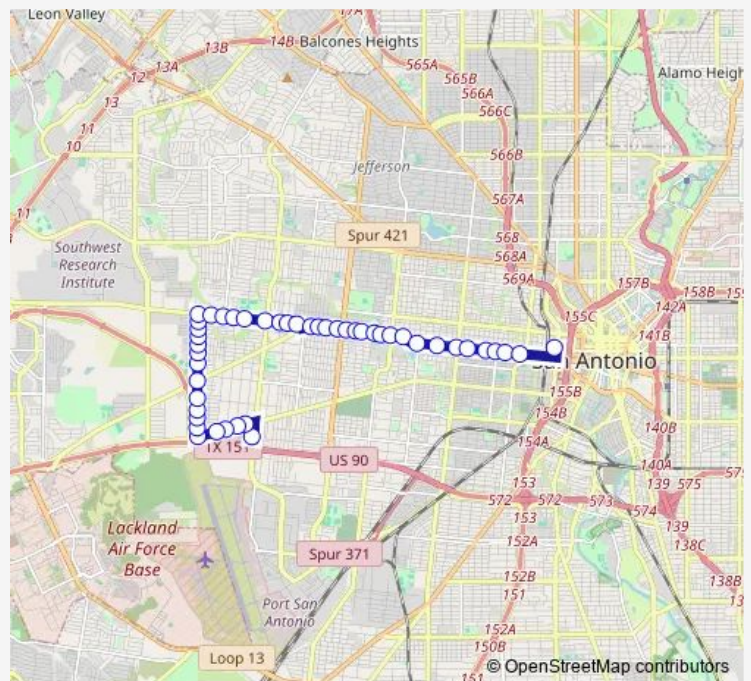

W. Commerce & N.W. 26th

W. Commerce IN Front OF 4303

**Route schedule**

MARTIN & JEFFERSON — S.W.36th AT Univ. Health Clin-S.W.

Monday	05:18-21:37
Tuesday	05:18-21:37
Wednesday	05:18-21:37
Thursday	05:18-21:37
Friday	05:18-21:37
Saturday	05:24-21:27
Sunday	05:25-21:20

**Route info**

Direction: MARTIN & JEFFERSON

Stops: 55

Trip Duration: 0 hour 29 min

75 — West Commerce Frequent

W. Commerce IN Front OF 4431

W. Commerce & Knoke

W. Commerce & Gen. McMullen