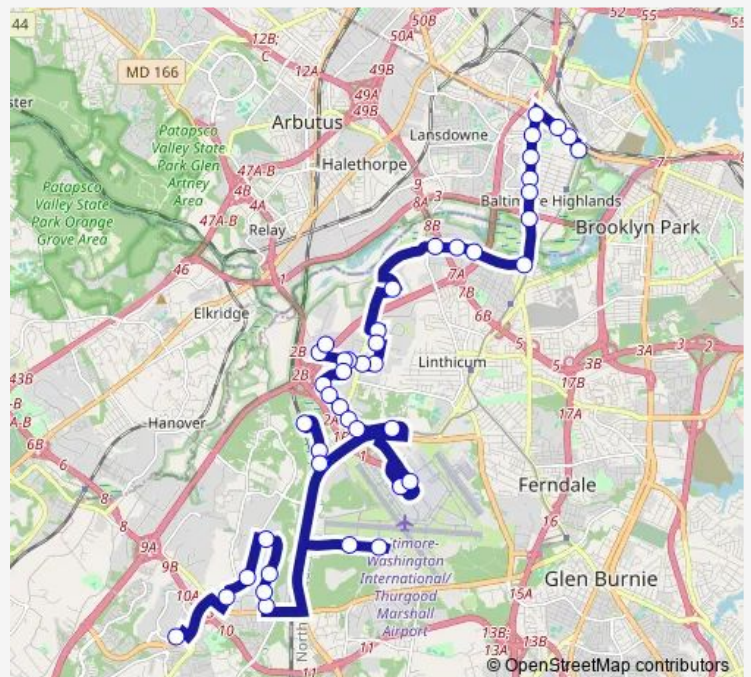

1160 Winterson RD sb

Winterson RD & Nursery RD wb

Winterson RD & Elkridge Landing RD wb

Concourse DR & Winterson RD nb

Concourse DR Loop

Winterson RD & Elkridge Landing RD eb

Elkridge Landing RD 921 sb

Elkridge Landing 880 sb

840 Elkridge Landing RD sb

Elkridge Landing RD & Nursery RD sb

Elkridge Landing RD & Science DR fs sb

Route schedule

Baltimore & Arch — Arundel Mills Shopping Center

Monday 03:08-02:04<sup>+1</sup>

Tuesday 03:04-02:04<sup>+1</sup>

Wednesday 03:04-02:04<sup>+1</sup>

Thursday 03:04-02:04<sup>+1</sup>

Friday 03:04-02:04<sup>+1</sup>

Saturday 03:04-02:00<sup>+1</sup>

Sunday 03:00-02:08<sup>+1</sup>

Route info

Direction: Baltimore & Arch

Stops: 34

Trip Duration: 0 hour 48 min

75 — Patapsco Station - Arundel Mills

Elkridge Landing & 778 sb mid

BWI Business District Light Rail Station BAY 1

BWI Southwest Airlines eb

BWI International Terminal eb

Mathison Way