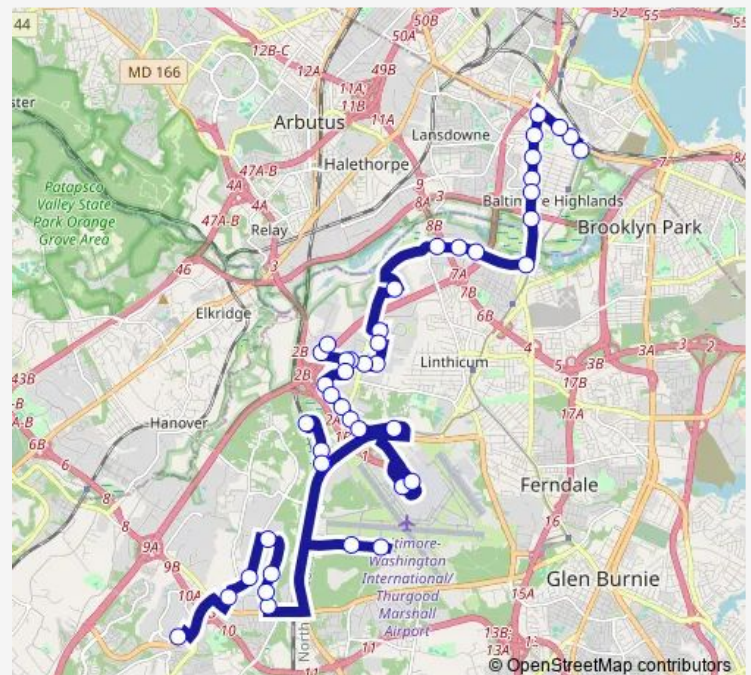

### Route schedule

Baltimore & Arch — Arundel Mills Shopping Center

Monday 03:08-02:04<sup>+1</sup>

Tuesday 03:04-02:04<sup>+1</sup>

Wednesday 03:04-02:04<sup>+1</sup>

Thursday 03:04-02:04<sup>+1</sup>

Friday 03:04-02:04<sup>+1</sup>

### Route info

Direction: Baltimore & Arch

Stops: 34

Trip Duration: 0 hour 50 min

75 — Patapsco Station - Arundel Mills

Elkridge Landing & 778 sb mid

BWI Business District Light Rail Station BAY 1

BWI Southwest Airlines eb LI

BWI International Terminal eb Upper Level

Mathison Way

Mathison Way

Candlewood RD & Dorsey RD fs nb

Candlewood RD & Ashton Rd

Candlewood RD & Mercedes Dr

Charwood & NEW Ridge mid wb

7476 NEW Ridge Rd

Ridge RD & Mellon Rd

Arundel Mills Shopping Center

**Direction**

Arundel Mills Shopping Center — Baltimore &amp; Arch

32 stops

[Open route schedule](#)

Arundel Mills Shopping Center

Ridge RD&amp; Mellon RD nb