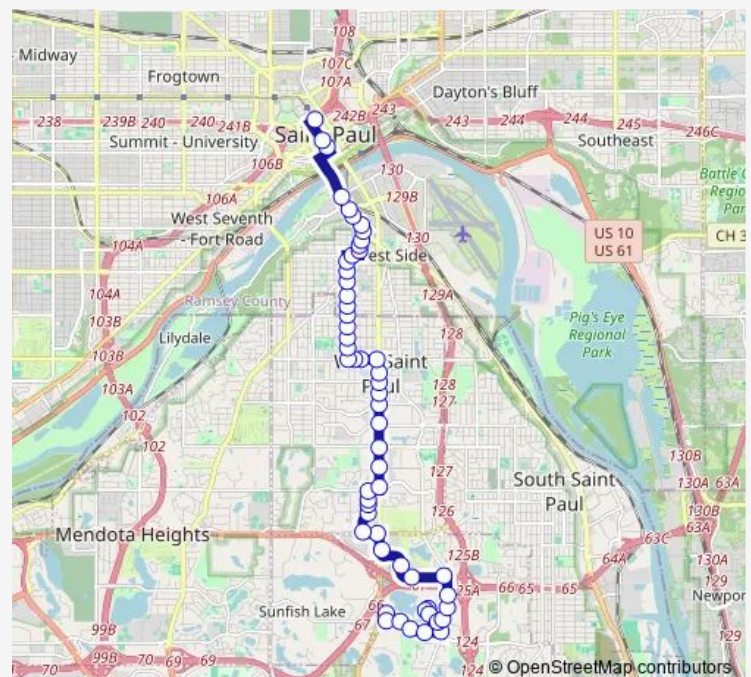

Livingston Ave & Crusader Ave E

### Route schedule

Alta Ave & 54th St / 55th St E — 11th St E & Robert St N

Monday 05:43-20:50

Tuesday 05:43-20:50

Wednesday 05:43-20:50

Thursday 05:43-20:50

Friday 05:43-20:50

Saturday —

### Route info

Direction: Alta Ave & 54th St / 55th St E

Stops: 57

Trip Duration: 0 hour 35 min

Livingston Ave & Fox Ridge Rd S

Livingston Ave & Fox Ridge Rd

Livingston Ave & Marie Ave

Robert St S & Marie Ave E

Sunday —

**Route info**

Direction: 11th St E &amp; Robert St N

Stops: 59

Trip Duration: 0 hour 38 min

Robert St S & Orme St

Robert St S & Moreland Ave

Robert St S & Logan Ave