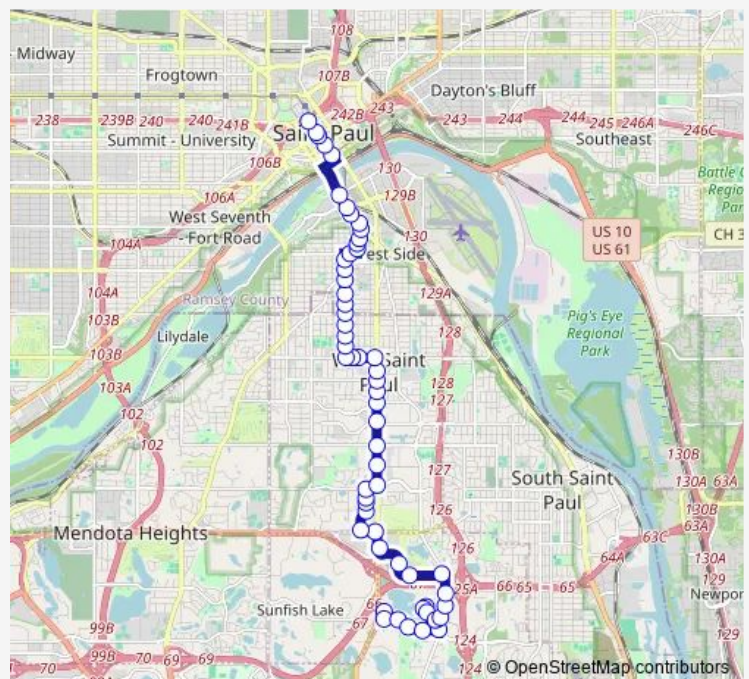

Stryker Ave & Haskell St

Stryker Ave & Bernard St

Stryker Ave & Arion St

Route schedule

Minnesota St & 11th St — Alta Ave & 54th St / 55th St E

Monday 06:19-20:15

Tuesday 06:19-20:15

Wednesday 06:19-20:15

Thursday 06:19-20:15

Friday 06:19-20:15

Saturday —

Sunday —

Route info

Direction: Minnesota St & 11th St

Stops: 59

Trip Duration: 0 hour 39 min

75

Stryker Ave & Butler Ave

Butler Ave & Hall Ave

Butler Ave & Humboldt Ave

Butler Ave & Livingston Ave / Robert St

Robert St S & Orme St

Robert St S & Moreland Ave

Robert St S & Logan Ave

Direction: Alta Ave & 54th St / 55th St E

Stops: 59

Trip Duration: 0 hour 34 min

Robert St S & Lothenbach Ave

Robert St S & Wentworth Ave

Robert St S & Thompson Ave E

Robert St S & Emerson Ave

Robert St S & Logan Ave