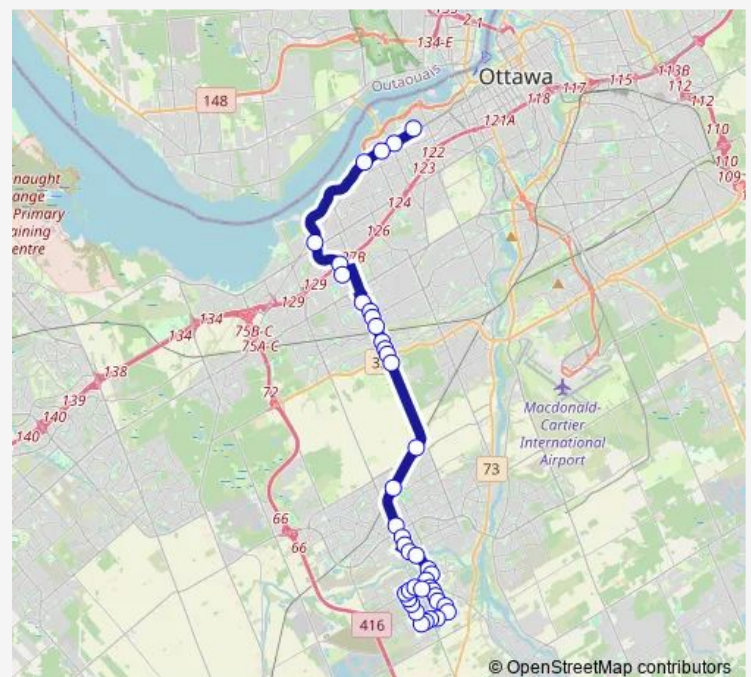

Longfields / Riverstone

Longfields / Bren-Maur West

Jockvale / Longfields

Route schedule

Centre Minto Rec. Centre — Eddy / DU Portage

Monday 06:18-08:09

Tuesday 06:18-08:09

Wednesday 06:18-08:09

Thursday 06:18-08:09

Friday 06:18-08:09

Saturday —

Sunday —

Route info

Direction: Centre Minto Rec. Centre

Stops: 48

Trip Duration: 0 hour 58 min