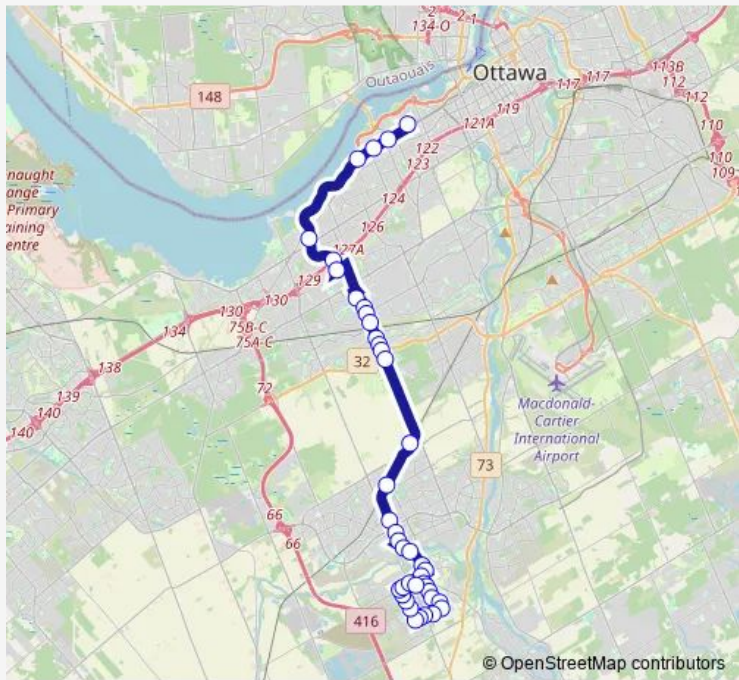

**Direction**  
 Rideau A — Centre Minto Rec. Centre  
 56 stops  
[Open route schedule](#)

- Rideau A
- Elgin / Queen
- Queen / Metcalfe
- Parliament / Parlement B
- Queen / Kent
- Lyon A
- Albert / Bay
- Albert / Empress N
- Pimisi C
- Albert / Preston
- Bayview A
- TOM Brown Arena
- Scott / Hinchey
- Scott / Parkdale
- Tunney'S Pasture C
- Scott / Island Park
- Westboro A
- Dominion 1a
- Lincoln Fields 1b
- Queensway 1a
- Iris 1a

Route schedule  
 Rideau A — Centre Minto Rec. Centre

Monday	—
Tuesday	—
Wednesday	—
Thursday	—
Friday	—
Saturday	—
Sunday	05:40-07:55

Route info  
 Direction: Rideau A  
 Stops: 56  
 Trip Duration: 1 hour 11 min