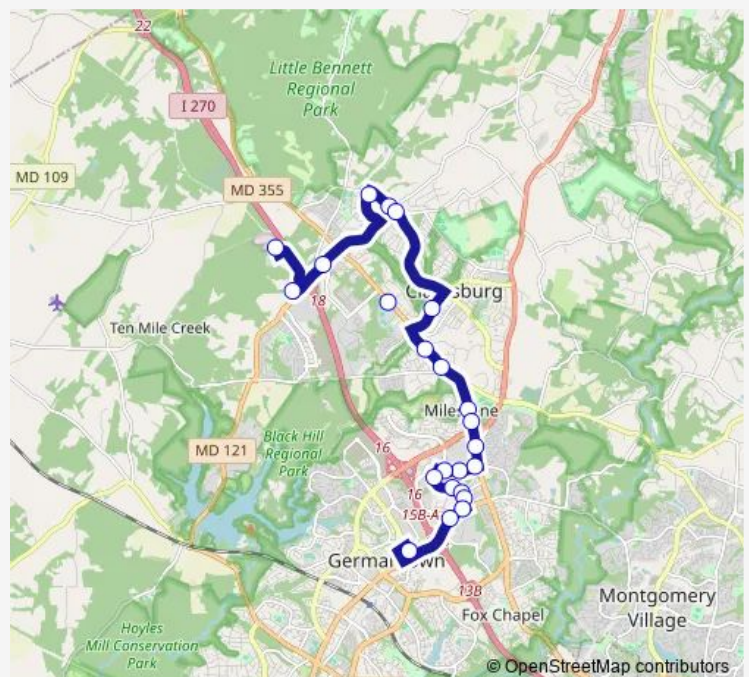

Frederick RD & Foreman Blvd

Frederick RD & Little Seneca Pkwy

Frederick RD & Rosecrest Dr

Frederick RD & OLD Baltimore Rd

Frederick RD & Milestone Manor Ln

Frederick RD & Stardrift Dr

Frederick RD & Henderson Corner Rd

Shakespeare Blvd & Frederick Rd

Shakespeare Blvd & Milestone Park & Ride

Shakespeare Blvd & Observation Dr

Observation DR & @20457 (Seneca Meadows Corp Ctr)

Observation DR & Panther Ridge Dr

Observation DR & Boland Farm Rd

Route schedule

Whelan LN & @22880 (MC Correctional Facility) — Germantown Transit Center & BAY B

Monday	05:15-23:15
Tuesday	05:15-23:15
Wednesday	05:15-23:15
Thursday	05:15-23:15
Friday	05:15-23:15
Saturday	07:17-21:47
Sunday	07:47-20:47

Route info

Direction: Whelan LN & @22880 (MC Correctional Facility)

Stops: 25

Trip Duration: 0 hour 33 min

75 — 75-Clarksburgcorrectional-Germantwn

Observation DR & Observation Ct

Germantown RD & Observation Dr