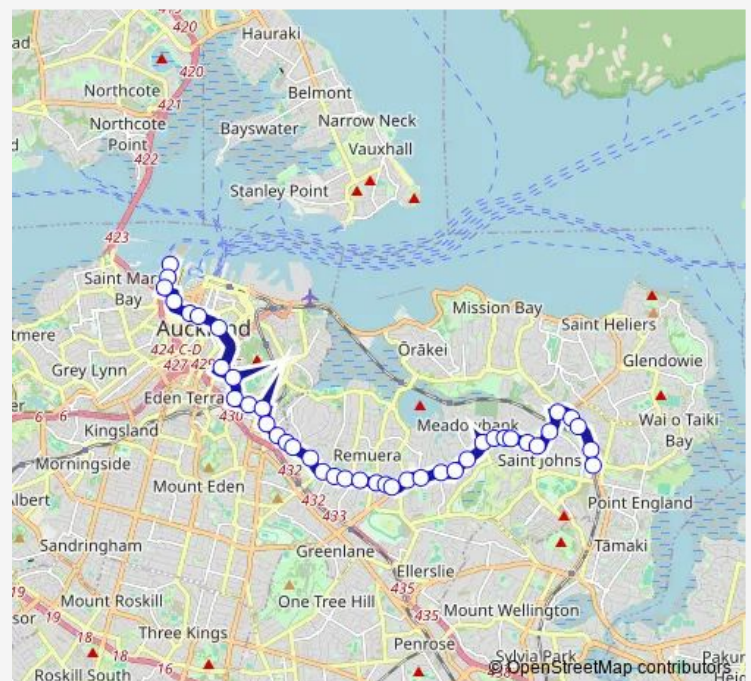

### Route schedule

Stop A Glen Innes Station — Wynyard Quarter

Monday 05:30-23:15

Tuesday 05:30-23:15

Wednesday 05:30-23:15

Thursday 05:30-23:15

Friday 05:30-23:15

Saturday 05:45-23:15

### Route info

Direction: Stop A Glen Innes Station

Stops: 42

Trip Duration: 0 hour 47 min

75

Remuera Shopping Centre

King's School

Market Road

Park Road/Auckland City Hospital

Symonds Street/Karangahape Road

Stop E Auckland Universities

AUT City Campus

International Convention Centre

Nelson Street

Halsey Street/Victoria Park

Daldy Street/Gaunt Street

## Route info

Direction: Wynyard Quarter

Stops: 41

Trip Duration: 0 hour 44 min

Haast Street

Koraha Street

Waiatarua Road

Remuera Road/Meadowbank Road