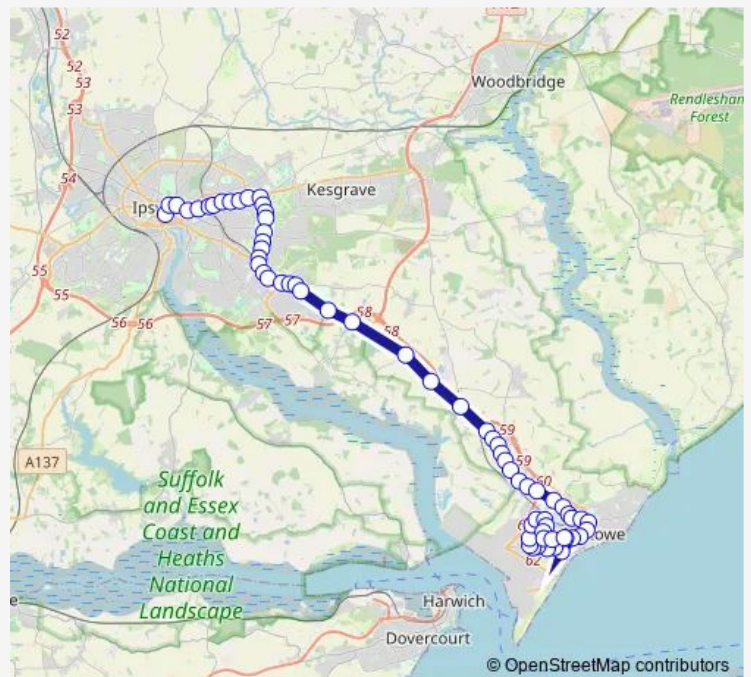

Bus 75 Ipswich - Felixstowe (Grange Farm)

[Go to website](#)

Direction

Surrey Road — Old Cattle Market Bus Station

65 stops

[Open route schedule](#)

- Surrey Road
- Stour Avenue
- Waveney Road
- Anne Street
- Philip Avenue
- Melford Way
- Chelsworth Road
- Nayland Road
- Morrisons
- Hintlesham Drive
- Crossgate Field
- Wadgate Road
- Grange Road School
- Sports Ground
- Stour Avenue
- Surrey Road
- Princes Gardens
- Leopold Road
- Cinema
- Great Eastern Square
- Police Station

Route schedule

Surrey Road — Old Cattle Market Bus Station

Monday	05:53-18:30
Tuesday	05:53-18:30
Wednesday	05:53-18:30
Thursday	05:53-18:30
Friday	05:53-18:30
Saturday	06:23-18:25
Sunday	08:55-17:05

Route info

Direction: Surrey Road

Stops: 65

Trip Duration: 1 hour 13 min

75 — Ipswich - Felixstowe (Grange Farm)