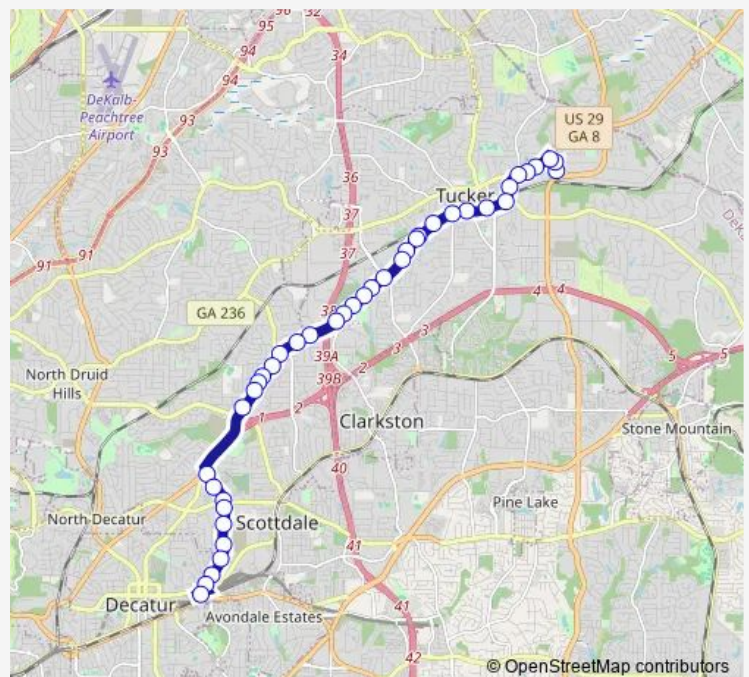

Dekalb Industrial WAY @ N Decatur Rd

Dekalb Industrial WAY @ Milscott Dr

Dekalb Industrial WAY @ 685

Dekalb Industrial WAY @ 751

Dekalb Industrial WAY @ Lawrenceville Hwy

Lawrenceville HWY @ Jordan Ln

Lawrenceville HWY @ White Blvd

Lawrenceville HWY @ 2295

Lawrenceville HWY @ Valley Brook Rd

Lawrenceville HWY @ Robinwood Rd

Lawrenceville HWY @ Harcourt Dr

Lawrenceville HWY @ 2505

Route schedule

Avondale Station - North Loop — TUCKERSTONE PKWY @ MOUNTAIN INDUSTRIAL BLVD

Monday 06:10-22:45

Tuesday 06:10-22:45

Wednesday 06:10-22:45

Thursday 06:10-22:45

Friday 06:10-22:45

Saturday 06:10-22:45

Sunday 06:10-22:45

Route info

Direction: Avondale Station - North Loop

Stops: 54

Trip Duration: 0 hour 33 min

75 — Lawrenceville Highway

Lawrenceville HWY @ Mclendon Dr

LAWRENCEVILLE HWY @ 2661

Lawrenceville HWY @ Linkwood

Lawrenceville HWY @ Montreal RD W