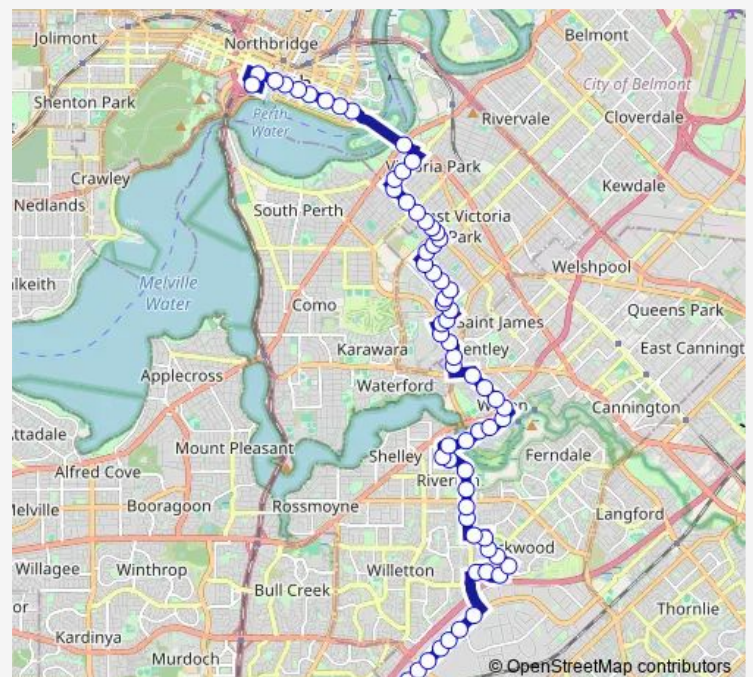

Marjorie Av After Tribute St

Route schedule

Depot Rd Canning Vale Bus Depot — Elizabeth Quay Bus Stn Stand E2

Monday 05:30-17:12

Tuesday 05:30-17:12

Wednesday 05:30-17:12

Thursday 05:30-17:12

Friday 05:30-17:12

Saturday 06:45-16:42

Sunday 08:44-15:14

Route info

Direction: Depot Rd Canning Vale Bus Depot

Stops: 65

Trip Duration: 1 hour 7 min

Barbican St After Beech Cl

Fern Rd After Riverton Dr

Fern Rd After Bridge St

Fern Rd Before Watts Rd

Fern Rd After Michelle St

Bungaree Rd After Margaret St

Bungaree Rd After Leach Hwy

Bungaree Rd Before Westlake St

Bungaree Rd Before Teaguer St

Lawson St After Farnham St

Lawson St Before Beveridge St

Hayman Rd After Marquis St

Curtin University Bus Stn Stand 6

Adie Ct After Hayman Rd

Adie Ct Swan Cottage Homes

Jarrahd Rd After Pallitt St

Jarrahd Rd Before Pinedale St

Pinedale St After Jarrah Rd