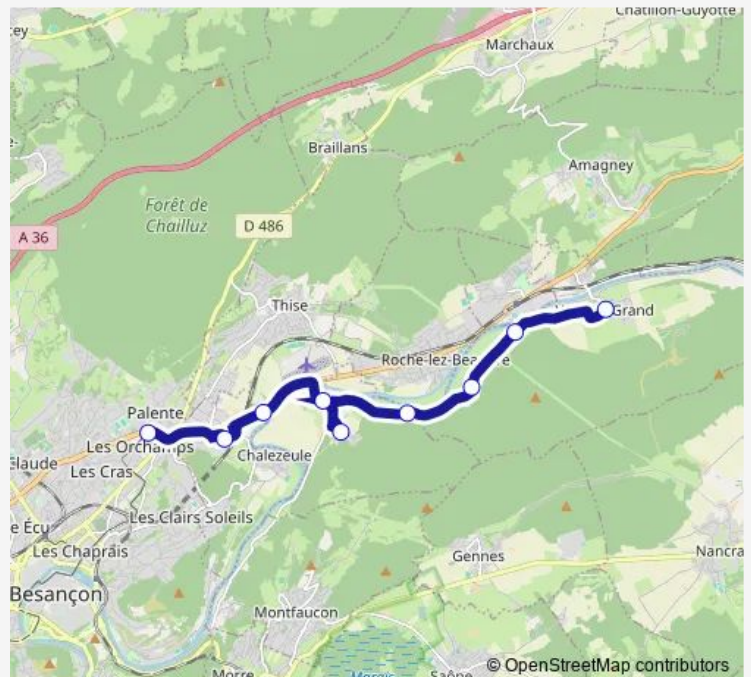

Chalèze - La Canaie

Chalèze - Haut

Chalèze - Village

Chalezeule - Piscine Chalezeule

Chalezeule - Centre Commercial

Orchamps

**Route schedule**

Vaire - Village — Orchamps

Monday 06:23-14:08

Tuesday 06:23-14:08

Wednesday 06:23-14:08

Thursday 06:23-14:08

Friday 06:23-14:08

Saturday 06:23-14:08

Sunday —

**Route info**

Direction: Vaire - Village

Stops: 9

Trip Duration: 0 hour 17 min

75 — Vaire &lt;&gt; Pôle Orchamps

**Direction**

Orchamps — Vaire - Village

9 stops

[Open route schedule](#)

Vaire - Village

**Route schedule**

Orchamps — Vaire - Village

Monday	12:35-19:35
Tuesday	12:35-19:35
Wednesday	12:10-19:35
Thursday	12:35-19:35
Friday	12:35-19:35
Saturday	12:35-19:35
Sunday	—

**Route info**