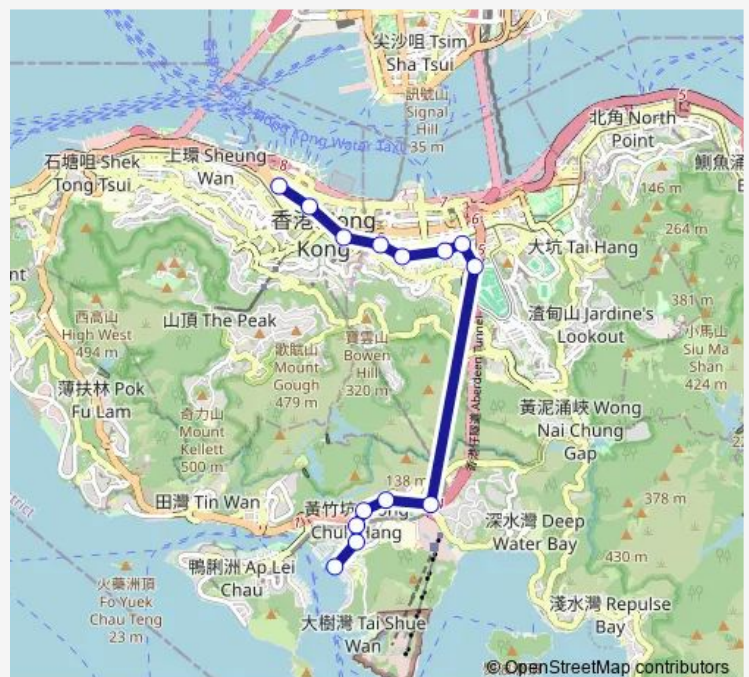

Monday 17:20-19:00

Tuesday 17:20-19:00

Wednesday 17:20-19:00

Thursday 17:20-19:00

Friday 17:20-19:00

Saturday —

Sunday —

Route info

Direction: [Ctb] Central (Exchange Square)[[Kmb+Ctb] Exchange Square BUS Terminus/
Central (Exchange Square)

Stops: 14

Trip Duration: 0 hour 29 min

Cooked Food Market/
Nam Long Shan Road Cooked
Food Market, NAM Long Shan Road