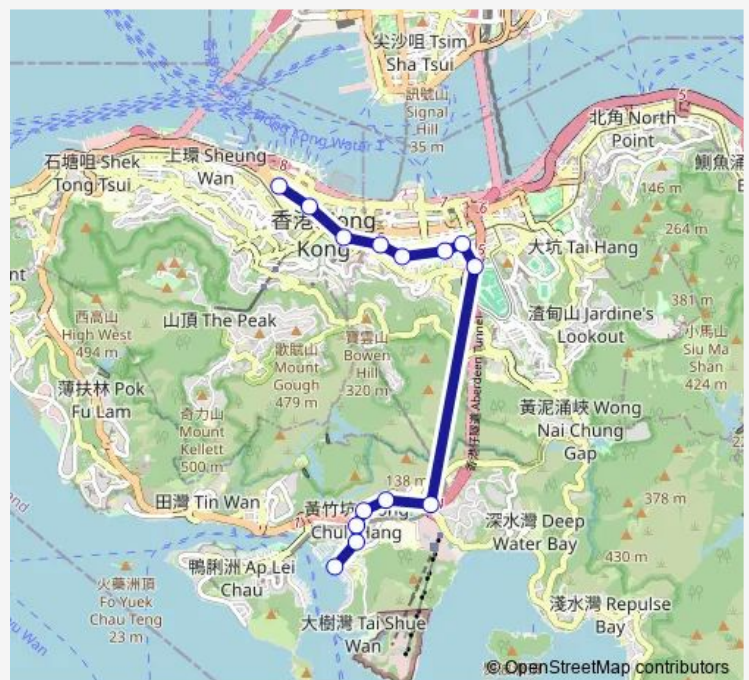

Monday 17:20-19:00

Tuesday 17:20-19:00

Wednesday 17:20-19:00

Thursday 17:20-19:00

Friday 17:20-19:00

Saturday —

Sunday —

Route info

Direction: [Ctb] Central (Exchange Square)[Kmb+Ctb] Exchange Square BUS Terminus/
Central (Exchange Square)

Stops: 14

Trip Duration: 0 hour 29 min

Cooked Food Market/
Nam Long Shan Road Cooked
Food Market, NAM Long Shan Road