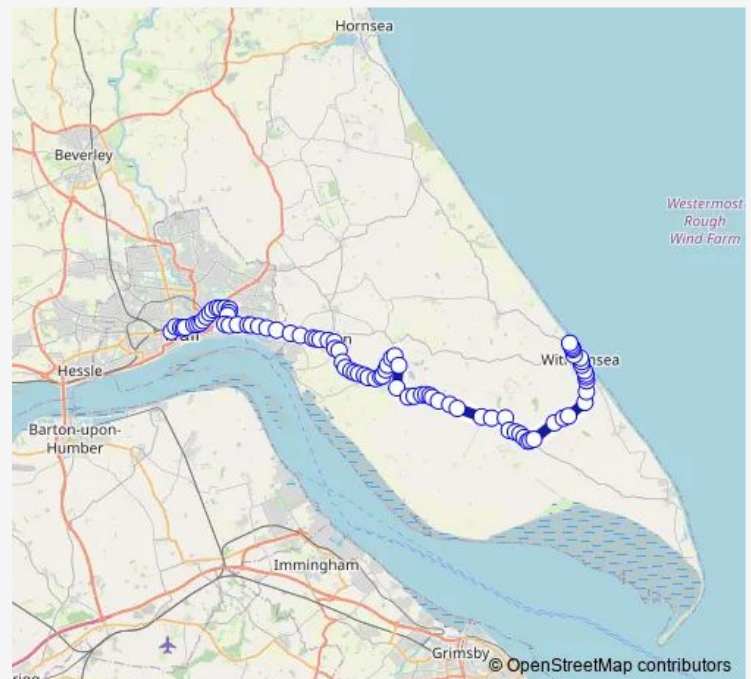

HMP Hull

Hedon Road Cemetery

Littlefair Road

Route schedule

Hull Interchange — Withernsea Waxholme Road

Monday 06:45-23:00

Tuesday 06:45-23:00

Wednesday 06:45-23:00

Thursday 06:45-23:00

Friday 06:45-23:00

Saturday 06:45-23:00

Sunday 08:10-23:00

Route info

Direction: Hull Interchange

Stops: 87

Trip Duration: 1 hour 14 min

75 — Hull - Withernsea

BusMaps

Marfleet Avenue

Ceylon Street

Elba Street

Valletta Street

Somerden Road

Saltend Lane End