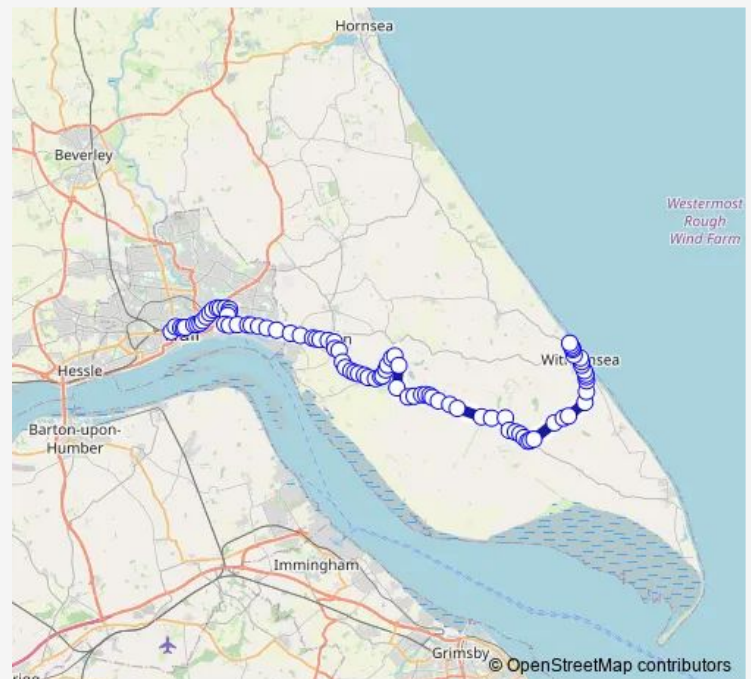

### Route schedule

Hull Interchange — Withernsea Waxholme Road

Monday 06:45-23:00

Tuesday 06:45-23:00

Wednesday 06:45-23:00

Thursday 06:45-23:00

Friday 06:45-23:00

Saturday 06:45-23:00

### Route info

Direction: Hull Interchange

Stops: 87

Trip Duration: 1 hour 13 min

75 — Hull - Withernsea

BusMaps

Marfleet Avenue

Ceylon Street