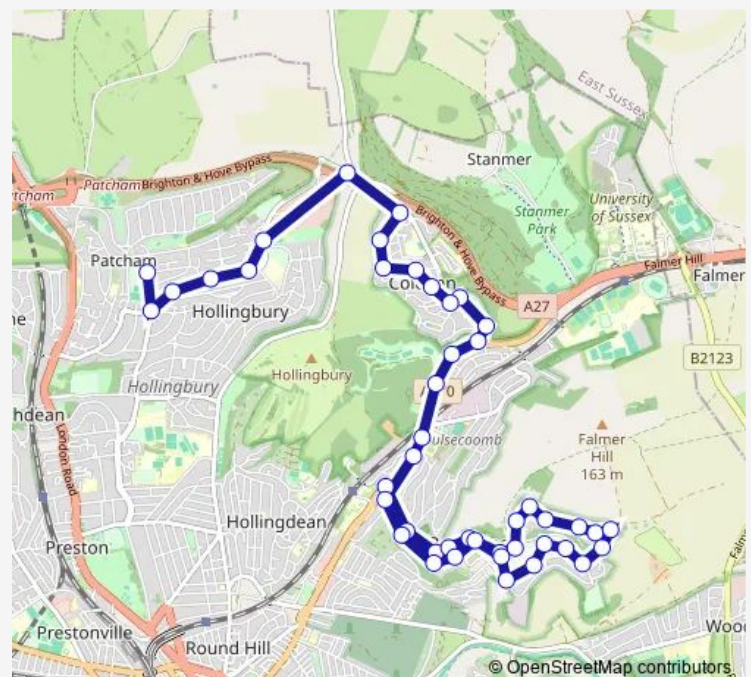

Auckland Drive

Surgery

Hazelgrove

Route schedule

Brighton University — High School

Monday 07:41

Tuesday 07:41

Wednesday 07:41

Thursday 07:41

Friday 07:41

Saturday —

Sunday —

Route info

Direction: Brighton University

Stops: 45

Trip Duration: 0 hour 40 min

Monday 15:10

Tuesday 15:10

Wednesday 15:10

Thursday 15:10

Friday 15:10

Saturday —

Sunday —

Route info

Taunton Way

Auckland Drive

Surgery

Hazelgrove

The Avenue Shops

Manton Road

The Avenue Steps

Bottom of The Avenue