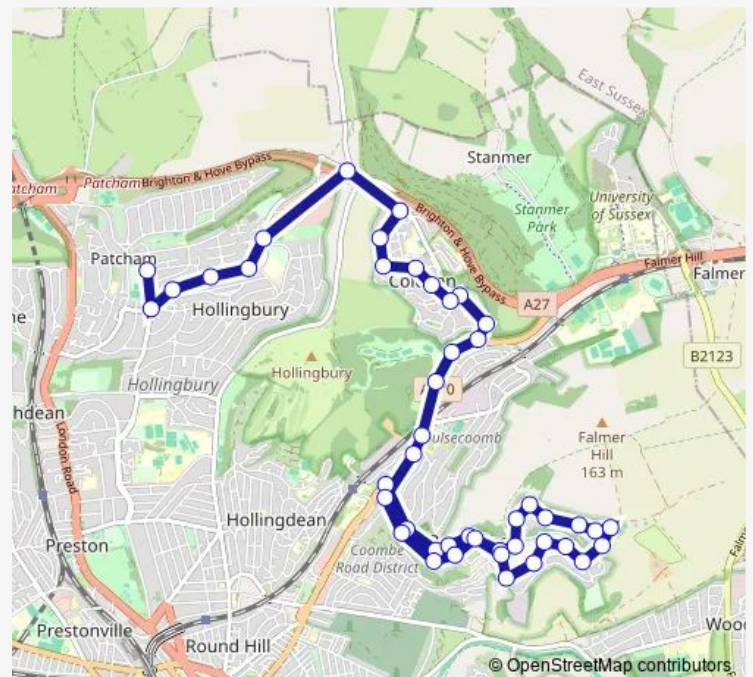

### Route schedule

Brighton University — High School

Monday 07:41

Tuesday 07:41

Wednesday 07:41

Thursday 07:41

Friday 07:41

Saturday —

### Route info

Direction: Brighton University

Stops: 45

Trip Duration: 0 hour 40 min

75 — Brighton - Patcham High School

BusMaps

The Avenue Shops

Manton Road

## Route info

Direction: High School

Stops: 42

Trip Duration: 0 hour 39 min

Bodiam Close

Bodiam Avenue

Hornby Road

Leybourne Road