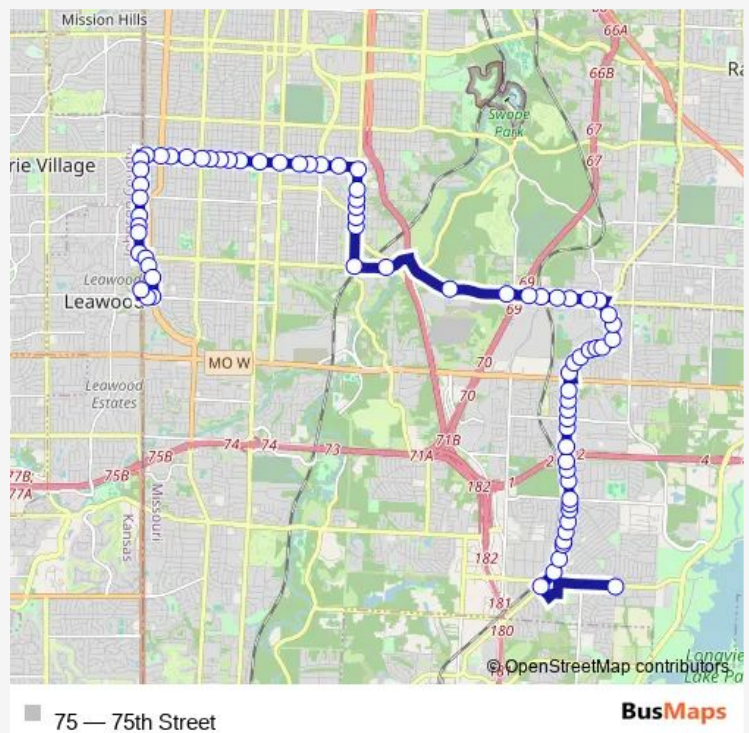

ON 75th AT State Line Eastbound

ON 75th AT Ward Pkwy Eastbound

ON 75th AT Madison Eastbound

ON 75th AT Jefferson Eastbound

ON 75th AT Broadway Eb

ON 75th AT Wyandotte Eastbound

ON 75th AT Main Eb

ON 75th AT Grand Eastbound

ON 75th AT OAK Eastbound

ON 75th AT Holmes Eastbound

ON 75th AT Troost Eastbound

ON 75th AT Lydia Eastbound

### Route schedule

ON State Line AT 88th Northbound — Greenwood AT Longview Nb

Monday 04:28-18:33

Tuesday 04:28-18:33

Wednesday 04:28-18:33

Thursday 04:28-18:33

Friday 04:28-18:33

Saturday 06:00-17:55

### Route info

Direction: ON State Line AT 88th Northbound

Stops: 68

Trip Duration: 0 hour 54 min

ON 75th Between Wayne & Highland Eb

ON 75th AT Paseo Eastbound

ON E 75th AT Brooklyn/Park Eastbound

75th & Prospect Transit Center (Local A)