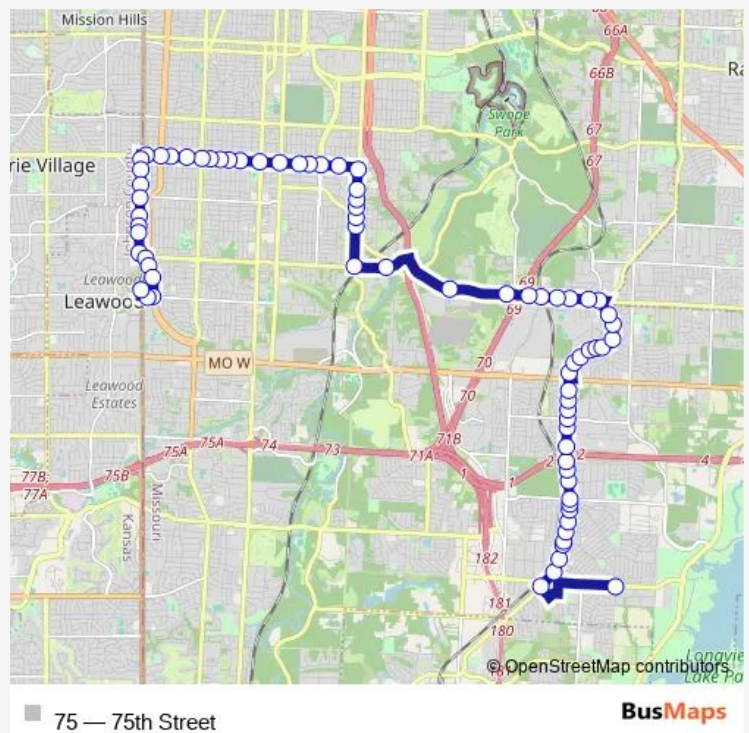

ON 75th AT Main Eb

ON 75th AT Grand Eastbound

ON 75th AT OAK Eastbound

ON 75th AT Holmes Eastbound

ON 75th AT Troost Eastbound

ON 75th AT Lydia Eastbound

Route schedule

ON State Line AT 88th Northbound — Greenwood AT Longview Nb

Monday 04:28-18:33

Tuesday 04:28-18:33

Wednesday 04:28-18:33

Thursday 04:28-18:33

Friday 04:28-18:33

Saturday 06:00-17:55

Sunday 07:00-18:30

Route info

Direction: ON State Line AT 88th Northbound

Stops: 69

Trip Duration: 1 hour 3 min

75 — 75th Street

ON 75th Between Wayne & Highland Eb

ON 75th AT Paseo Eastbound

ON E 75th AT Brooklyn/Park Eastbound

75th & Prospect Transit Center (Local A)

ON Prospect AT 77th ST Sb

ON Prospect AT 77th Terr Sb

ON Prospect AT 79th Sb

ON Prospect AT 80th Sb

ON Prospect AT 85th Southbound

ON 85th AT Hickman Mills DR Eastbound

ON E 87th Street AT Elmwood Eastbound