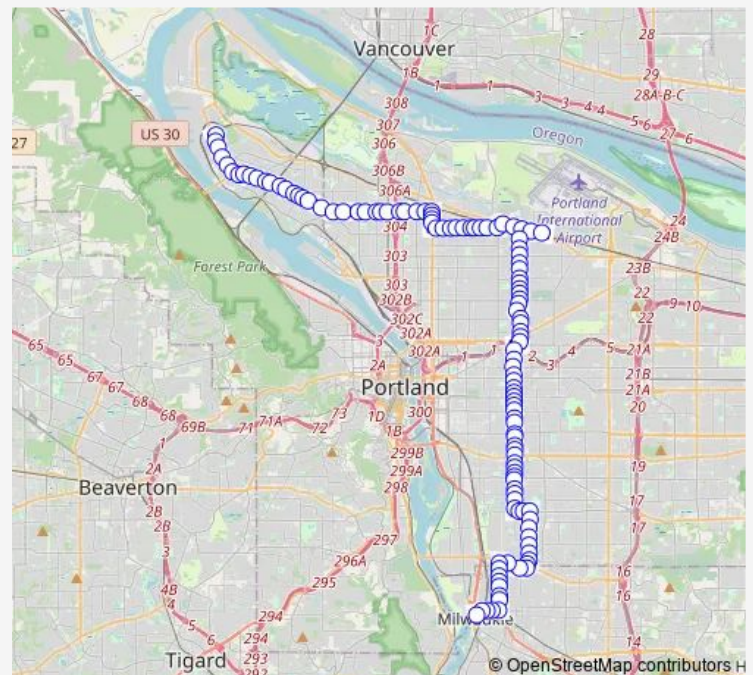

N Lombard & Woolsey

N Lombard & Chautauqua

N Lombard & Wabash

Route schedule

Pier Park — SE 21st & Jackson

Monday	04:48-00:42 ⁺¹
Tuesday	04:48-00:42 ⁺¹
Wednesday	04:48-00:42 ⁺¹
Thursday	04:48-00:42 ⁺¹
Friday	04:48-00:42 ⁺¹
Saturday	05:31-00:42 ⁺¹
Sunday	05:31-00:42 ⁺¹

Route info

Direction: Pier Park

Stops: 118

Trip Duration: 1 hour 36 min

75 — Cesar Chavez/Lombard

N Lombard & Greeley

N Lombard & Delaware

N Lombard & Denver

N Lombard & Fenwick

N Lombard Transit Center

N Lombard & Mississippi

N Lombard & Albina

N Lombard & Vancouver

NE Lombard & Rodney

NE Lombard & M L King

NE M L King & Holland