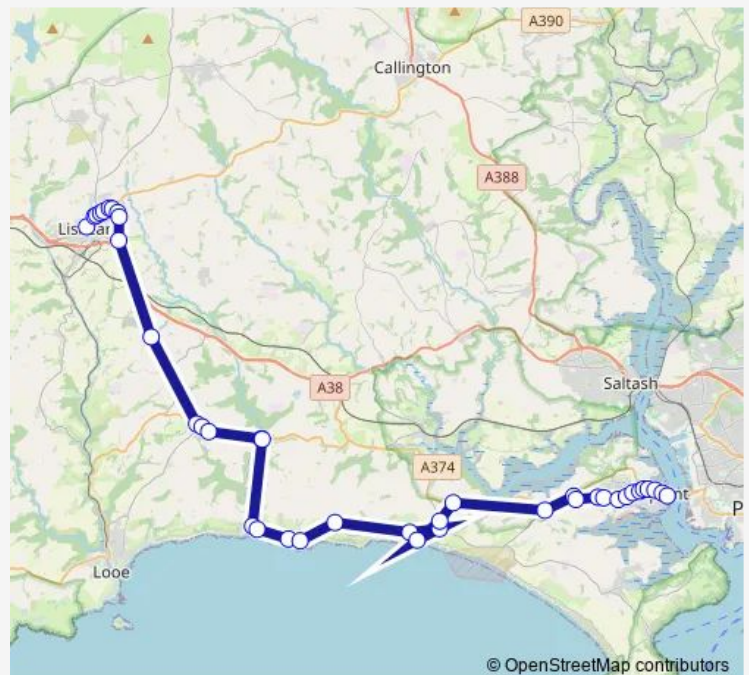

Thursday 08:45-18:05

Friday 08:45-18:05

Saturday 08:45-18:05

Sunday —

Route info

Direction: Torpoint Ferry

Stops: 41

Trip Duration: 1 hour 9 min

75 — Torpoint - HMS Raleigh - Portwrinkle - Liskeard

Church

Broads Yard

Sea Front

The Car Park

Outside Jazmin

West End Cottages

Opposite the Old Mill