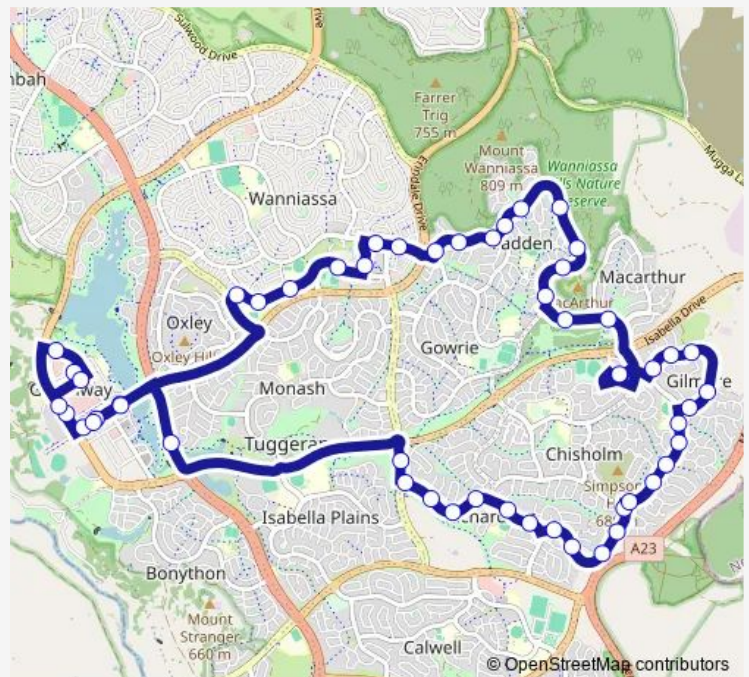

Bus 75 Chisholm Loop via Richardson & Erindale

[Go to website](#)

Direction

Tuggeranong Interchange Plt 5 — Tuggeranong Interchange Arrivals

52 stops

[Open route schedule](#)

- Tuggeranong Interchange Plt 5
- Athllon Dr before Reed St
- Soward Way after Athllon Dr
- Homeworld Soward Way
- Soward Way after Anketell St
- Drakeford Dr before Isabella Dr
- Ashley Dr after Isabella Dr
- Clift Cr after Ashley Dr
- 29 Clift Cr
- Clift Cr before 2nd Kiddle Cr
- Clift Cr before Heagney Cr
- Clift Cr opp Richardson Shops
- Clift Cr before Meeson St
- Deamer Cr before Meeson St
- Deamer Cr before 2nd Twamley Cr
- 69 Deamer Cr
- Deamer Cr opp 1st Nina Jones Cr
- Deamer Cr before Heagney Cr
- Heagney Cr opp Deamer Cr
- Heagney Cr before Enid Lorimer Cct
- Heagney Cr after Enid Lorimer Cct

Route schedule

Tuggeranong Interchange Plt 5 — Tuggeranong Interchange Arrivals

Monday	05:59-22:44
Tuesday	05:59-22:44
Wednesday	05:59-22:44
Thursday	05:59-22:44
Friday	05:59-22:44
Saturday	06:20-23:50
Sunday	07:19-21:19

Route info

Direction: Tuggeranong Interchange Plt 5

Stops: 52

Trip Duration: 0 hour 51 min

75 — Chisholm Loop via Richardson & Erindale

Heagney Cr after 2nd Emily Bulcock Cr

Gilmore PS Heagney Cr

Louisa Lawson Cr after 1st May Maxwell Cr

Louisa Lawson Cr opp Fenston Pl

Louisa Lawson Cr before 1st Aronson Cr

Louisa Lawson Cr after 1st Aronson Cr

Louisa Lawson Cr before 2nd Aronson Cr

Chisholm Shops Benham St

Coyne St opp Carson St

Coyne St opp 19