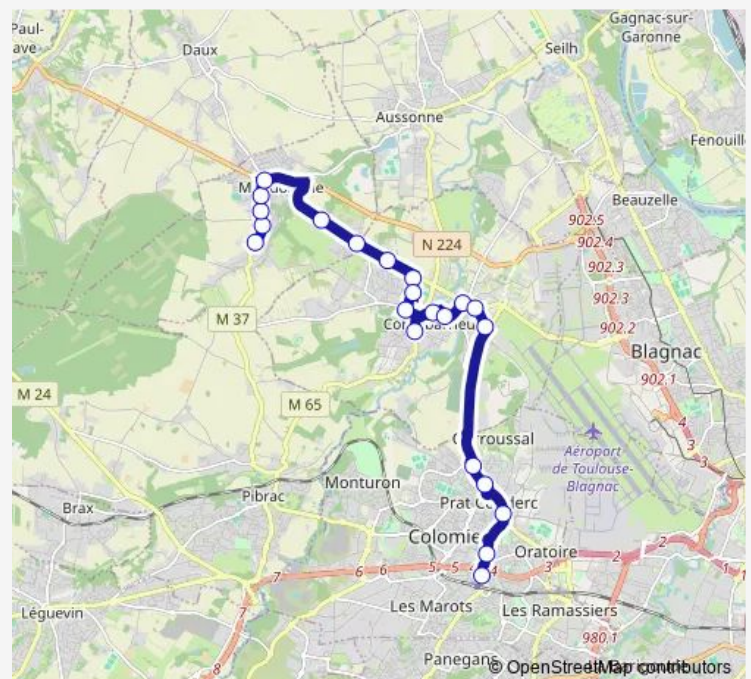

### Route schedule

Mondonville Moulis — Colomiers Gare Sncf

Monday 05:55-20:30

Tuesday 05:55-20:30

Wednesday 05:55-20:30

Thursday 05:55-20:30

Friday 05:55-20:30

Saturday —

### Route info

Direction: Mondonville Moulis

Stops: 22

Trip Duration: 0 hour 32 min

75 — Colomiers Gare Sncf / Mondonville Moulis