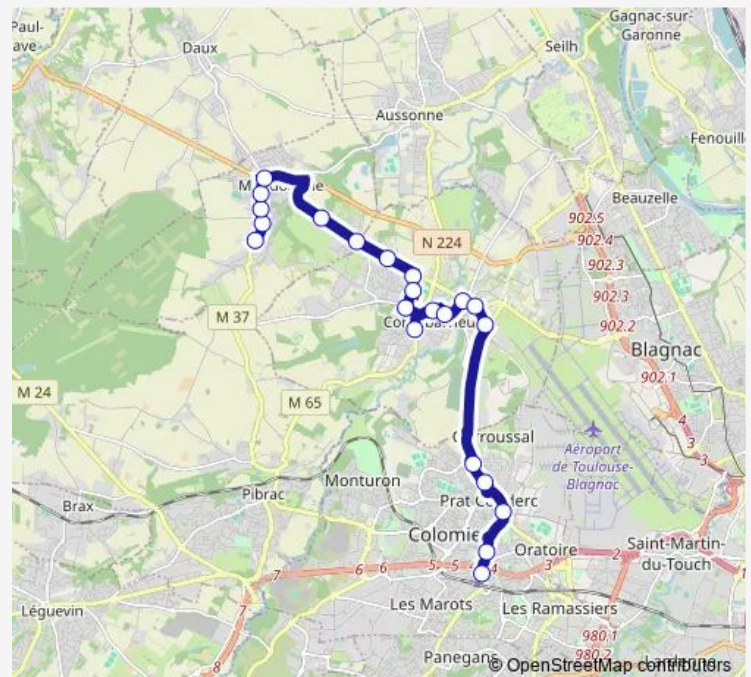

Saturday —

Sunday —

Route info

Direction: Mondonville Moulis

Stops: 22

Trip Duration: 0 hour 32 min

Direction

Colomiers Gare Sncf — Mondonville Moulis

23 stops

[Open route schedule](#)

Colomiers Gare Sncf

Médiathèque Pavillon Blanc

Cantal

Côte D'Or

Route de Cornebarrieu

Garroussal