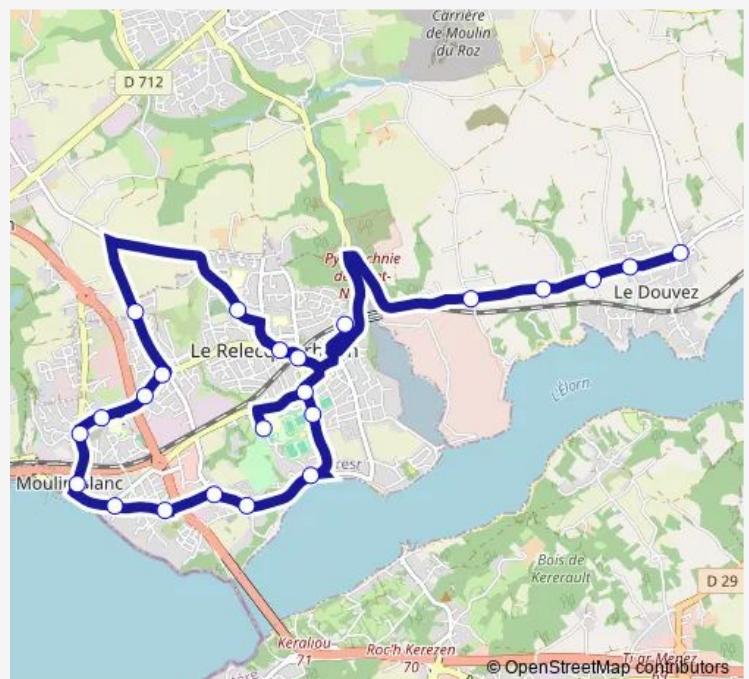

Kergavarec

Route schedule

C. Vallaux — Le Douvez

Monday	—
Tuesday	—
Wednesday	12:05
Thursday	—
Friday	15:35-16:35
Saturday	—
Sunday	—

Route info

Direction: C. Vallaux

Stops: 23

Trip Duration: 0 hour 38 min

75 — Guipavas Le Douvez - LE Relecq-Kerhuon C. Vallaux

Kerafloch

Le Douvez

Direction

C. Vallaux — Le Douvez

23 stops

[Open route schedule](#)

C. Vallaux

Monday 07:04-08:06

Tuesday 07:04-08:06

Wednesday 07:04-08:06

Thursday 07:04-08:06

Friday 07:04-08:06

Saturday —

Sunday —

Route info