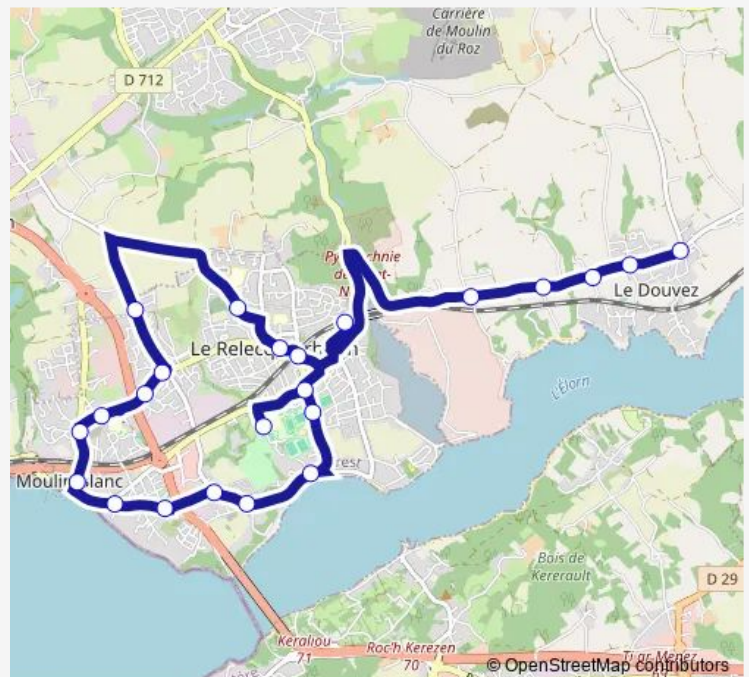

Kergavarec

Route schedule

C. Vallaux — Le Douvez

Monday	—
Tuesday	—
Wednesday	12:05
Thursday	—
Friday	15:35-16:35
Saturday	—
Sunday	—

Route info

Direction: C. Vallaux

Stops: 23

Trip Duration: 0 hour 38 min

75 — Guipavas Le Douvez - LE Relecq-Kerhuon C. Vallaux

Kerafloch

Le Douvez

Direction

C. Vallaux — Le Douvez

23 stops

[Open route schedule](#)

C. Vallaux

Monday 07:04-08:06

Tuesday 07:04-08:06

Wednesday 07:04-08:06

Thursday 07:04-08:06

Friday 07:04-08:06

Saturday —

Sunday —

Route info