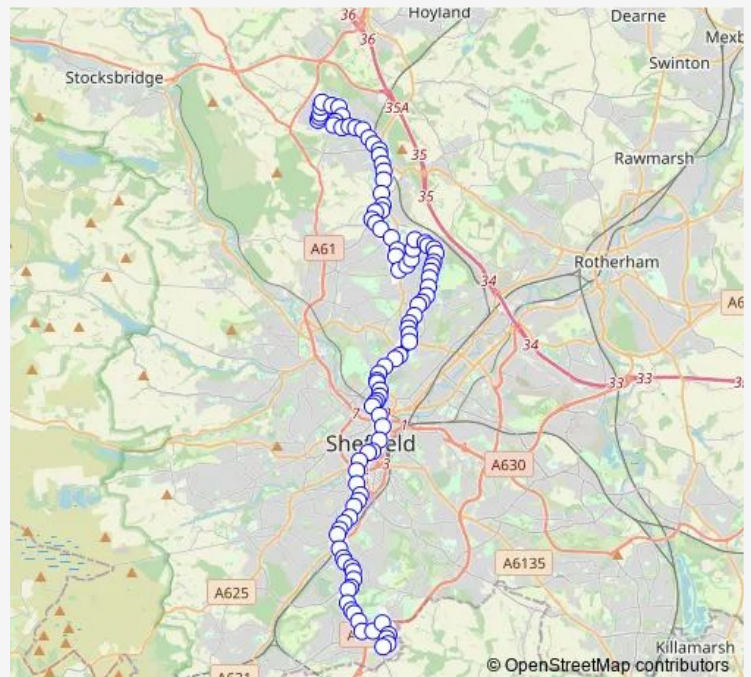

Thursday 19:24-22:29

Friday 19:24-22:29

Saturday 19:24-22:29

Sunday 07:00-22:29

Route info

Direction: Dyche Road/Ormond Road

Stops: 106

Trip Duration: 1 hour 25 min