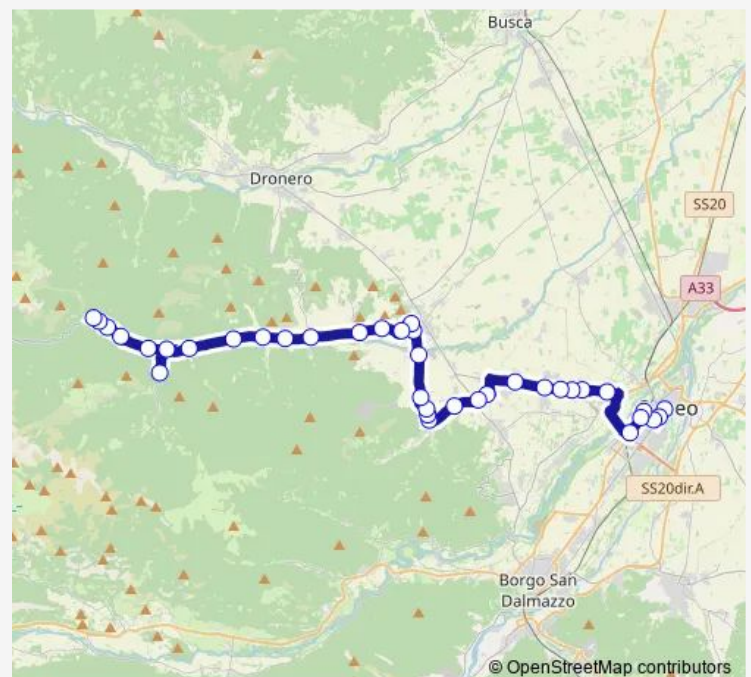

Bernezzo - Cimitero

Caraglio - Campo Sportivo

Caraglio - VIA Bernezzo / Sferisterio

Route schedule

Cuneo - C.So Nizza - Miroglio — Pradleves - Capolinea

Monday 06:55-18:30

Tuesday 06:55-18:30

Wednesday 06:55-18:30

Thursday 06:55-18:30

Friday 06:55-18:30

Saturday 06:55-18:30

Sunday —

Route info

Direction: Cuneo - C.So Nizza - Miroglio

Stops: 37

Trip Duration: 0 hour 50 min

75 — Cuneo - Bernezzo - Pradleves

Caraglio - P.Zza Cavour

Caraglio - Ospedale

Valgrana - Bivio Bottonasco

Valgrana - Cas. Vecchia

Valgrana - Chiesa

Valgrana - VIA Masineri

Monterosso - Cavaligi

Monday 06:50-17:45

Tuesday 06:50-17:45

Wednesday 06:50-17:45

Thursday 06:50-17:45

Friday 06:50-17:45

Saturday 06:50-17:45

Sunday —

Route info