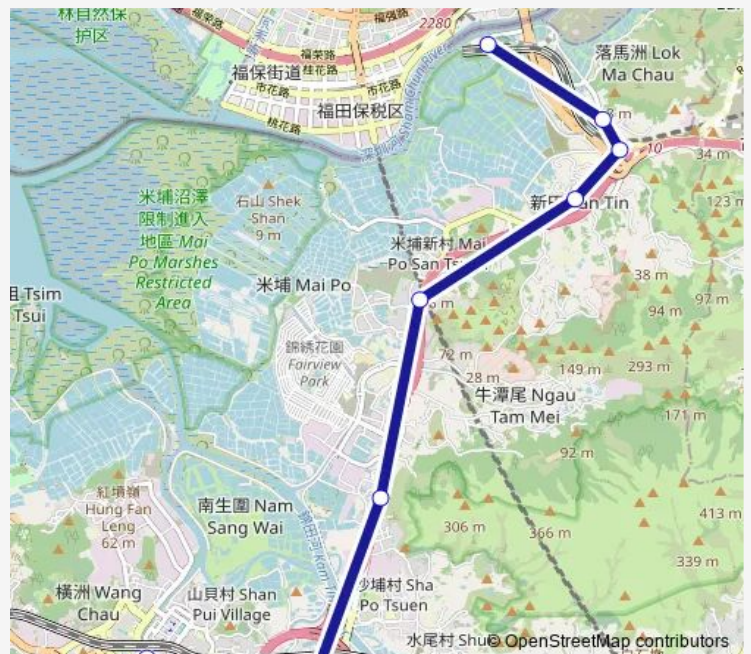

Route schedule

UNNAMED ACCESS ROAD, NEAR LOK MA CHAU STATION — FOOK HONG STREET, NEAR KAM BO BUILDING|YUEN LONG (FOOK HONG STREET) PUBLIC LIGHT BUS TERMINUS

Monday	06:35-22:50
Tuesday	06:35-22:50
Wednesday	06:35-22:50
Thursday	06:35-22:50
Friday	06:35-22:50
Saturday	06:35-22:50
Sunday	06:35-22:50

Route info

Direction: UNNAMED ACCESS ROAD, NEAR LOK MA CHAU STATION

Stops: 14

Trip Duration: 0 hour 27 min

Tong Road (Outside House No.110)|Castle Peak Road -
Yuen Long, TAI Tong Road (Outside House No.110)

KIK YEUNG ROAD, NEAR KIK YUENG ROAD 5-A-SIDE
FOOTBALL PITCH

YUEN LONG ON NING ROAD, NEAR TAI KIU

FOOK HONG STREET, NEAR KAM BO BUILDING|YUEN
LONG (FOOK HONG STREET) PUBLIC LIGHT BUS
TERMINUS

Direction

FOOK HONG STREET, NEAR KAM BO BUILDING|YUEN LONG (FOOK HONG STREET) PUBLIC LIGHT BUS TERMINUS — UNNAMED ACCESS ROAD, NEAR LOK MA CHAU STATION