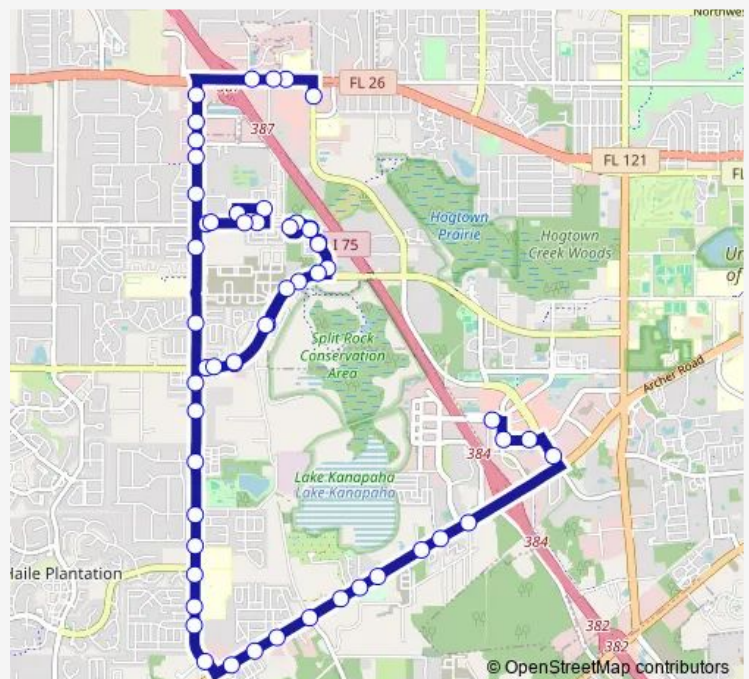

Galen College of Nursing

Tower Oaks Glenn Apartments

Split Rock Conservation Area

Route schedule

Oaks Mall SW 62nd Blvd — Butler Plaza Transfer Station

Monday 05:40-21:30

Tuesday 05:40-21:30

Wednesday 05:40-21:30

Thursday 05:40-21:30

Friday 05:40-21:30

Saturday 05:30-17:30

Sunday 09:30-15:30

Route info

Direction: Oaks Mall SW 62nd Blvd

Stops: 56

Trip Duration: 0 hour 51 min

75 — Oaks Mall To Butler Plaza

Linton Oaks Neighborhood

Linton Oaks Neighborhood @ SW 61st Street

Linton Oaks

Linton Oaks Neighborhood @ SW 63rd Terrace

Linton Oaks Neighborhood @ SW 64th Terrace

Shell Rock Villas

Linton Oaks Neighborhood @ SW 61st Street

Linton Oaks @ SW 24th Ave

Treebecka Park Apartments

Tower Oaks Glenn Apartments

Kiss 105.3 FM Station

Carriage House Lane

Tower 24 Shopping Center

Tower Road Library